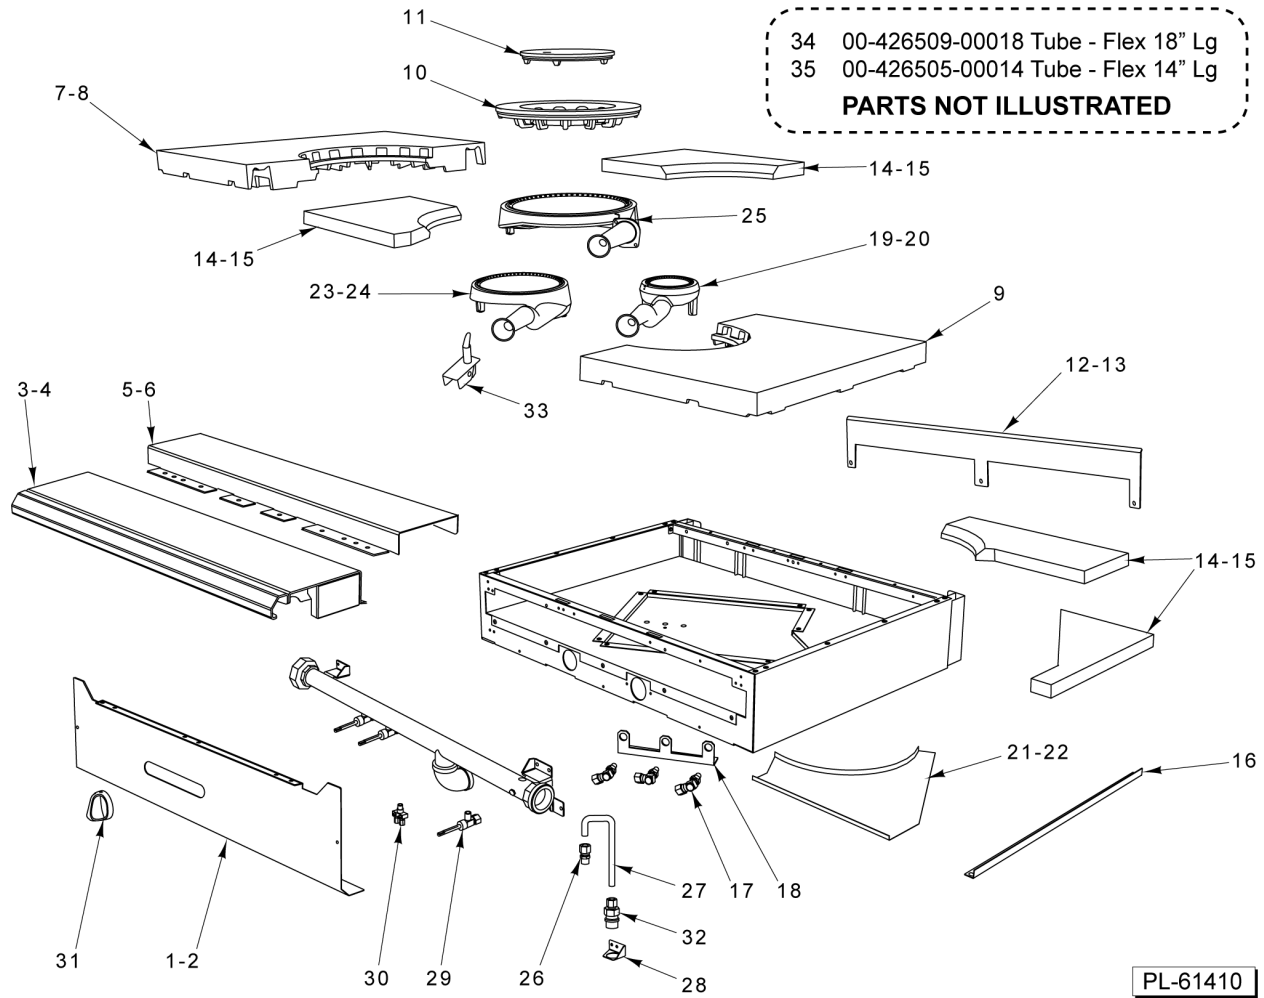

18/36 IN FRENCH TOP RADIAL FIN HOT TOP

18/36 IN FRENCH TOP RADIAL FIN HOT TOP

ILLUS. PL-61410	PART NO.	NAME OF PART	AMT.
1	00-957576-00001	Cover - Manifold W/Rail 36" Radial Fin. Hot Top.....	1
2	00-957563-00001	Cover Manifold 18" Radial Fin. Hot Top.....	1
3	00-499425-000G1	Front Top Assy. 36" Radial Fin. Hot Top.....	1
4	00-956658-000G1	Front Top Assy 18" Radial Fin. Hot Top.....	1
5	00-957235-000G1	Front Top Assy - Condiment Rail.....	1
6	00-957239-000G1	Front Top Slide Rail Assy.....	1
7	00-499814-00001	Casting - LH Radial Fin. 36" 36" Radial Fin. Hot Top.....	1
8	00-956800-00001	Casting - Radial Fin. 18" Radial Fin. Hot Top.....	1
9	00-499814-00002	Casting - RH Radial Fin. 36".....	1
10	00-400705-00001	Ring (Top).....	1
11	00-715211-000GR	Plate - Top.....	1
12	00-956809-00002	Deflector - Radial Fin. Rear 36" Radial Fin. Hot Top.....	1
13	00-956663-00001	Deflector - Radial Fin. 18" Radial Fin. Hot Top.....	1
14	00-956622-000G1	Brick Set 36" Radial Fin. Hot Top.....	1
15	00-956799-000G1	Brick Set 18" Radial Fin. Hot Top.....	1
16	00-497984-00001	Retainer - Grate.....	1
17	00-719383	Elbow 3/8 Orifice W/O Plug.....	1
	00-404079-0000F	Elbow 7/16 Orifice W/O Plug - 5/8 nut.....	1
18	00-499810-00002	Bracket - Pilot.....	1
19	00-957801-000G1	Burner - Inner, Radial Fin 36" Radial Fin. Hot Top.....	1
20	00-956794-00001	Burner - 18" Inner 18" Radial Fin. Hot Top.....	1
21	00-957946-000G1	Plate - Aeration Assy. 36" Radial Fin. Hot Top.....	1
22	00-957710-000G1	Plate - Aeration, Assy. 18" Radial Fin. Hot Top.....	1
23	00-409413-00001	Burner - Casting 36" Radial Fin. Hot Top.....	1
24	00-956793-00001	Burner - 18" Outer 18" Radial Fin. Hot Top.....	1
25	00-409412-000G1	Burner - Top Outer.....	1
26	FP-012-02	Fitting - Tube 1/2 TBG X 3/8 MPT.....	1
27	00-426509-00010	Tube - Flex 1/2" O.D. 10" Lg.....	1
28	00-499047-00001	Bracket - Disconnect.....	1
29	00-408379-00004	Valve - Burner (Top).....	3
30	00-957814-00001	Valve - Dual Pilot.....	1
31	00-499712-00001	Knob - HD Burner.....	3
32	00-499555-00001	Disconnect - Gas Female.....	1
33	00-409839-00003	Burner - Pilot.....	3
34	00-426509-00018	Tube - Flex 1/2" O.D. 18" Lg.....	3
35	00-426505-00014	Tube - Flex 1/4" O.D. 14" Lg.....	2