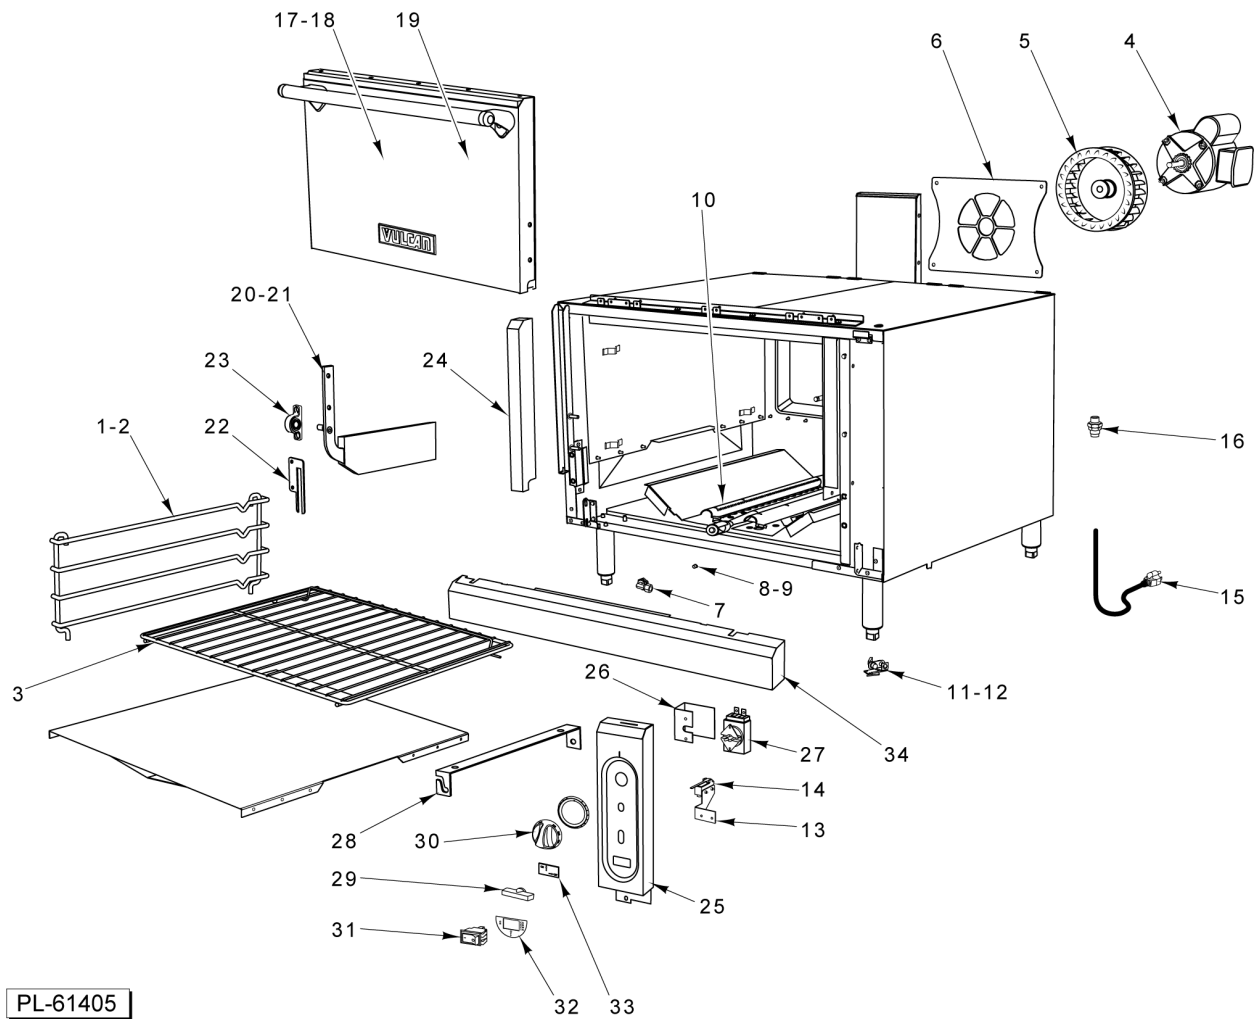

\* No Longer Available

PL-61404

**S MODEL GAS MANIFOLD ASSY**

**S MODEL GAS MANIFOLD ASSY**

<b>ILLUS.</b>	<b>PART NO.</b>	<b>NAME OF PART</b>	<b>AMT.</b>
PL-61404			
1	00-426505-00036	Tube - Flex 1/4" O.D. 36" Lg.....	1
2	00-407522-00007	Thermostat - 550 Deg. F.....	1
3	00-958754-000G1	Kit - Thermostat 400-650 Deg. F.....	1
4	00-719971	Valve - Gas Manual Shut-Off.....	1
5	FP-035-54	Pipe - 3/8 X 2.250 (BLKSTL) (TBE).....	1
6	FP-012-21	Elbow 90 Deg. (1/8 Male Pipe x 1/4 Tube).....	2
7	00-719032	Union.....	1
8	FP-085-68	Fitting- Elbow (7/16 TBG X 3/8 MPT).....	1
9	FP-019-10	Tee - 3/8 X 3/8 X 3/8 (BLKSTL).....	1
10	00-404193-00001	Valve - Pilot 260 BROILER.....	1
11	00-719066	Bushing - Pipe 3/8 -1/8.....	1
12	SD-032-07	Self-Tapping Screw 10-24 x 1/2 Hex Washer Hd., Type TT.....	1
13	NS-044-09	Nut Assy. 10-24 Hex KEPS.....	1
14	FP-012-03	Fitting - Elbow 1/2 TBG X 3/8 MPT.....	1
15	SC-060-38	Cap Screw 1/4-20 X 5/8 Hex Hd.....	1
16	00-499465-00001	Bracket - Gas Mounting.....	1
17	00-426505-00009	Tube - Flex 1/4" O.D. 9" Lg.....	1
18	FP-035-46	Pipe 3/8 x 1 Lg. TBE.....	1
19	00-426509-00024	Tube - Flex 1/2" O.D. 24" Lg.....	1
20	00-426508-00048	Tube - Flex 7/16" O.D. 48" Lg.....	1
21	00-962067-0KIT1	Kit - Safety Valve Service (Before 4/1/19).....	1
22	00-962067-00001	Valve - Safety (Starting 4/1/19).....	1
23	00-412788-00048	Thermocouple 48".....	1
24	00-962017-00001	Heat Shield Assy.....	1