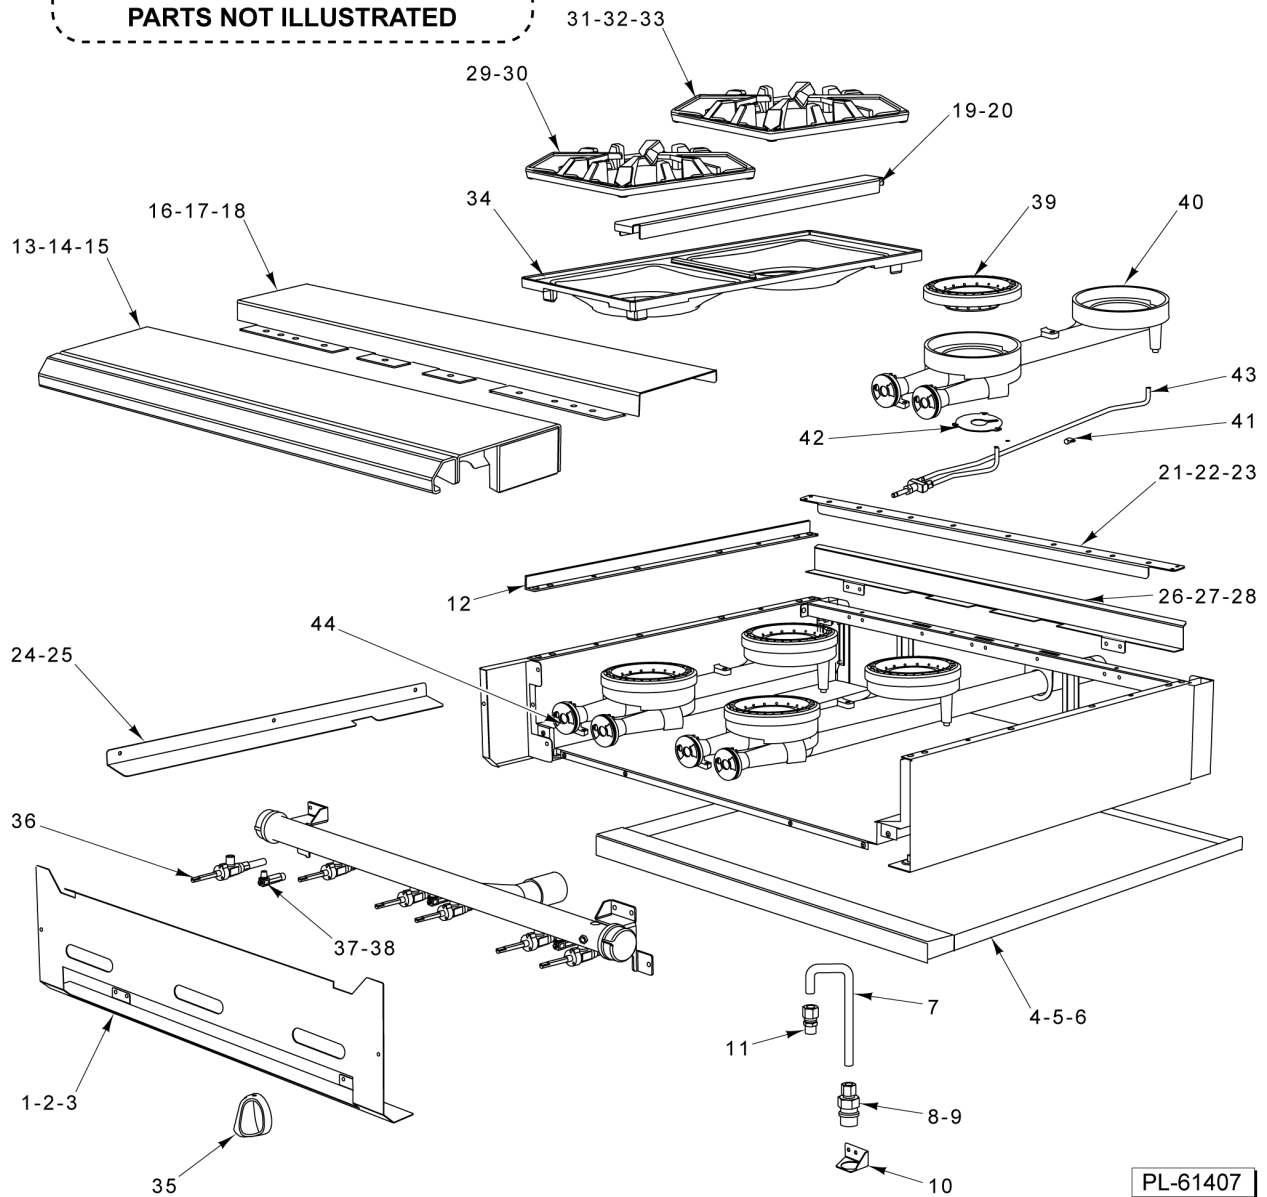

45	00-499803-00001	Cap - End (RH)
46	00-499803-00002	Cap - End (LH)
47	00-957067-000G1	Riser - Stub 36"
48	00-957066-000G1	Riser - Stub 24"
49	00-957064-000G1	Riser - Stub 12"
50	00-404060-00001	Mixer - Air

PARTS NOT ILLUSTRATED

12/24/36 IN OPEN TOP BURNER

12/24/36 IN OPEN TOP BURNER

ILLUS. PL-61407	PART NO.	NAME OF PART	AMT.
1	00-957575-00002	Cover - Manifold 36" (6 Open Top Burner).....	1
2	00-957570-00001	Cover Manifold 24" (4 Open Top Burner).....	1
*3	00-957559-00001	Cover - Manifold 12" (2 Open Top Burner).....	1
4	00-499006-000G2	Tray - Crumb (SST) 36" (6 Open Top Burner).....	1
5	00-956724-000G2	Tray - Crumb (SST) 24" (4 Open Top Burner).....	1
6	00-499969-000G2	Tray - Crumb (SST) 12" (2 Open Top Burner).....	1
7	00-426509-00010	Tube - Flex 1/2" O.D. 10" Lg.....	1
8	00-426509-00010	Tube - Flex 1/2" O.D. 10" Lg.....	1
9	FP-012-02	Fitting - Tube 1/2 TBG X 3/8 MPT.....	1
10	00-499047-00001	Bracket - Disconnect.....	1
11	FP-012-02	Fitting - Tube 1/2 TBG X 3/8 MPT.....	1
12	00-497984-00001	Retainer - Grate.....	2
13	00-957236-000G1	Front Top Assy. 36" (6 Open Top Burner).....	1
14	00-956705-000G1	Front Top Assy. 24" (4 Open Top Burner).....	1
15	00-499966-000G1	Front Top Assy. 12" (2 Open Top Burner).....	1
*16	00-957235-000G1	Front Top Assy - Condiment Rail 36" (6 Open Top Burner).....	1
17	00-957239-000G1	Front Top Slide Rail Assy. 36" (6 Open Top Burner).....	1
18	00-957357-000G1	Front Top Assy. - Condiment Rail 24" (4 Open Top Burner).....	1
19	00-499493-00001	Support - Grate (Alum.).....	1
20	00-499493-00002	Support - Grate (SST).....	1
21	00-499001-00002	Support - HD Burner (SST) 36" (6 Open Top Burner).....	1
22	00-956718-00002	Support - HD Burner (SST) 24" (4 Open Top Burner).....	1
23	00-499965-00002	Support - HD Burner (SST) 12" (2 Open Top Burner).....	1
24	00-499002-00003	Deflector - HD Splash L.H. (SST).....	1
25	00-499002-00004	Deflector - HD Splash R.H. (SST).....	1
26	00-499615-00002	Deflector - Rear (SST) 36" (6 Open Top Burner).....	1
27	00-956725-00002	Deflector - Rear (SST) 24" (4 Open Top Burner).....	1
28	00-499935-00001	Deflector - Rear (SST) 12" (2 Open Top Burner).....	AR
29	00-959325-00001	Grate - Front 12 In (New Construction).....	AR
30	00-959325-00001	Grate - Front 12 In (Previous Construction).....	AR
31	00-959325-00002	Grate - Rear 12 In (New Construction).....	AR
32	00-957369-00001	Grate - Rear 12" (Before S/N 481808643).....	AR
33	00-959325-00002	Grate - Rear 12 In (Starting S/N 481808643).....	1
34	00-957341-00001	Bowl - Rear 12" Double (Previous Construction).....	AR
35	00-499712-00001	Knob - HD Burner.....	AR
36	00-957367-00001	Valve - Burner.....	AR
37	00-959108-000G1	Pilot - Kit Open Top Burners (Standard Burners).....	AR
38	00-959108-000G2	Pilot Assy. - Step Up (Step Up Burners).....	AR
39	00-957343-00002	Burner - Head 6".....	AR
40	00-957342-00001	Venturi Assy.....	AR
41	00-402558-00004	Clip - Tubing.....	AR
42	00-958073-00002	Plate - Restrictor.....	AR
43	00-959108-000G1	Pilot - Kit Open Top Burners.....	AR
44	00-404060-00001	Mixer - Air.....	AR
45	00-497994-00001	Cap - End (RH).....	1
46	00-499803-00002	Cap - End (LH).....	1
47	00-957067-000G1	Riser - Stub 36" W/Alum. Back 36" (6 Open Top Burner).....	1
48	00-957066-000G1	Riser - Stub 24" W/Alum. Back 24" (4 Open Top Burner).....	1
49	00-957064-000G1	Riser - Stub 12" W/Alum. Back 12" (2 Open Top Burner).....	1
50	00-404060-00001	Mixer - Air.....	1

* No Longer Available