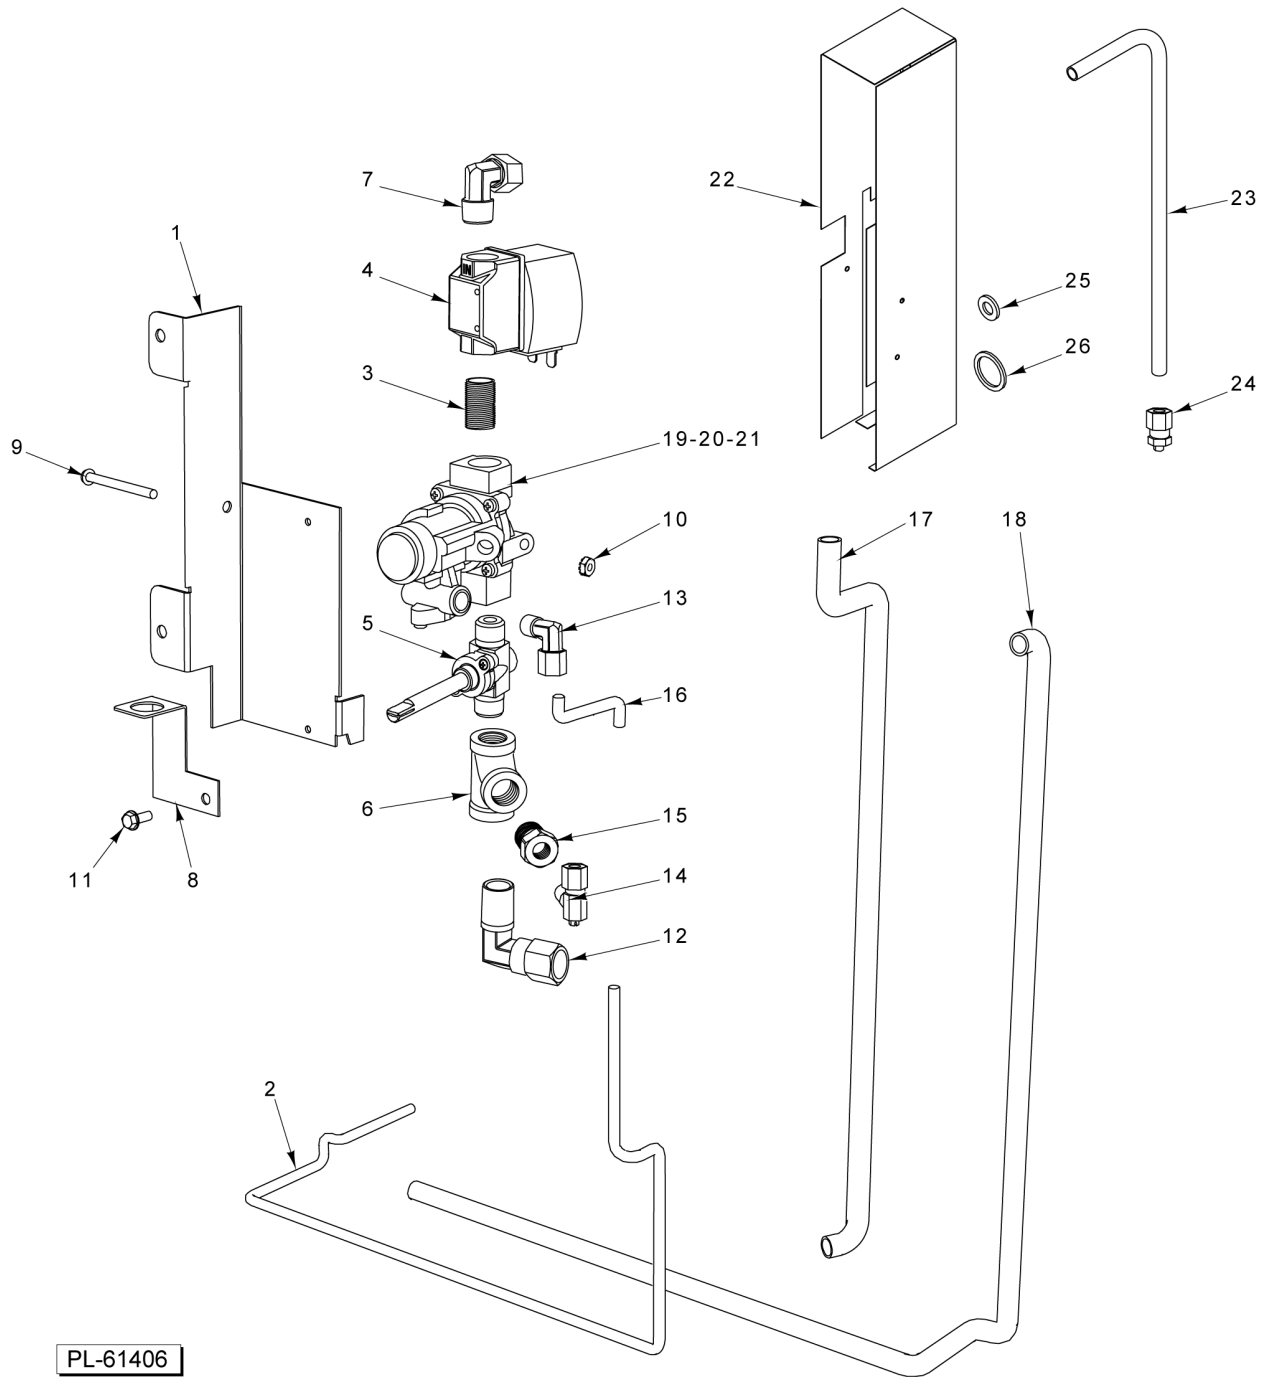

C MODEL GAS MANIFOLD ASSY

C MODEL GAS MANIFOLD ASSY

ILLUS. PL-61406	PART NO.	NAME OF PART	AMT.
1	00-499651-00003	Bracket - Mounting Gas (Convection).....	1
2	00-426505-00036	Tube - Flex 1/4" O.D. 36" Lg.....	1
3	FP-035-47	PIPE - 3/8 X 1.125 (TBE) (BLKSTL).....	1
4	00-428045-00001	Gas Solenoid Valve.....	1
5	00-719971	Valve - Gas Manual Shut-Off.....	1
6	FP-019-10	Tee - 3/8 X 3/8 X 3/8 (BLKSTL).....	1
7	FP-085-68	Fitting- Elbow (7/16 TBG X 3/8 MPT).....	1
8	00-956615-00002	Bracket - Manifold Support.....	1
9	SC-060-38	Cap Screw 1/4-20 X 5/8 Hex Hd.....	1
10	NS-044-09	Nut Assy. 10-24 Hex KEPS.....	1
11	SD-032-07	Self-Tapping Screw 10-24 x 1/2 Hex Washer Hd., Type TT.....	1
12	FP-012-03	Fitting - Elbow 1/2 TBG X 3/8 MPT.....	1
13	FP-012-21	Elbow 90 Deg. (1/8 Male Pipe x 1/4 Tube).....	1
14	00-404193-00001	Valve - Pilot.....	1
15	FP-026-04	Bushing - Pipe 3/8 to 1/8.....	1
16	00-426505-00006	Tube - Flex (1/4 x 6 In.).....	1
17	00-426509-00024	Tube - Flex 1/2" O.D. 24" Lg.....	1
18	00-426508-00048	Tube - Flex 7/16" O.D. 48" Lg.....	1
19	00-962067-0KIT1	Kit - Safety Valve Service (Before 4/1/19).....	1
20	00-962067-00001	Valve - Safety (Starting 4/1/19).....	1
21	00-412788-00048	Thermocouple (48 In.).....	1
22	00-962017-00001	Heat Shield Assy.....	1
23	00-426508-00012	Tube - Flex 7/16" OD x 12" Lg.....	1
24	FP-085-42	Fitting - Tube (7/16 TBG X 3/8 MPT).....	1
25	00-962107-00002	Grommet.....	1
26	00-962107-00001	Grommet.....	1