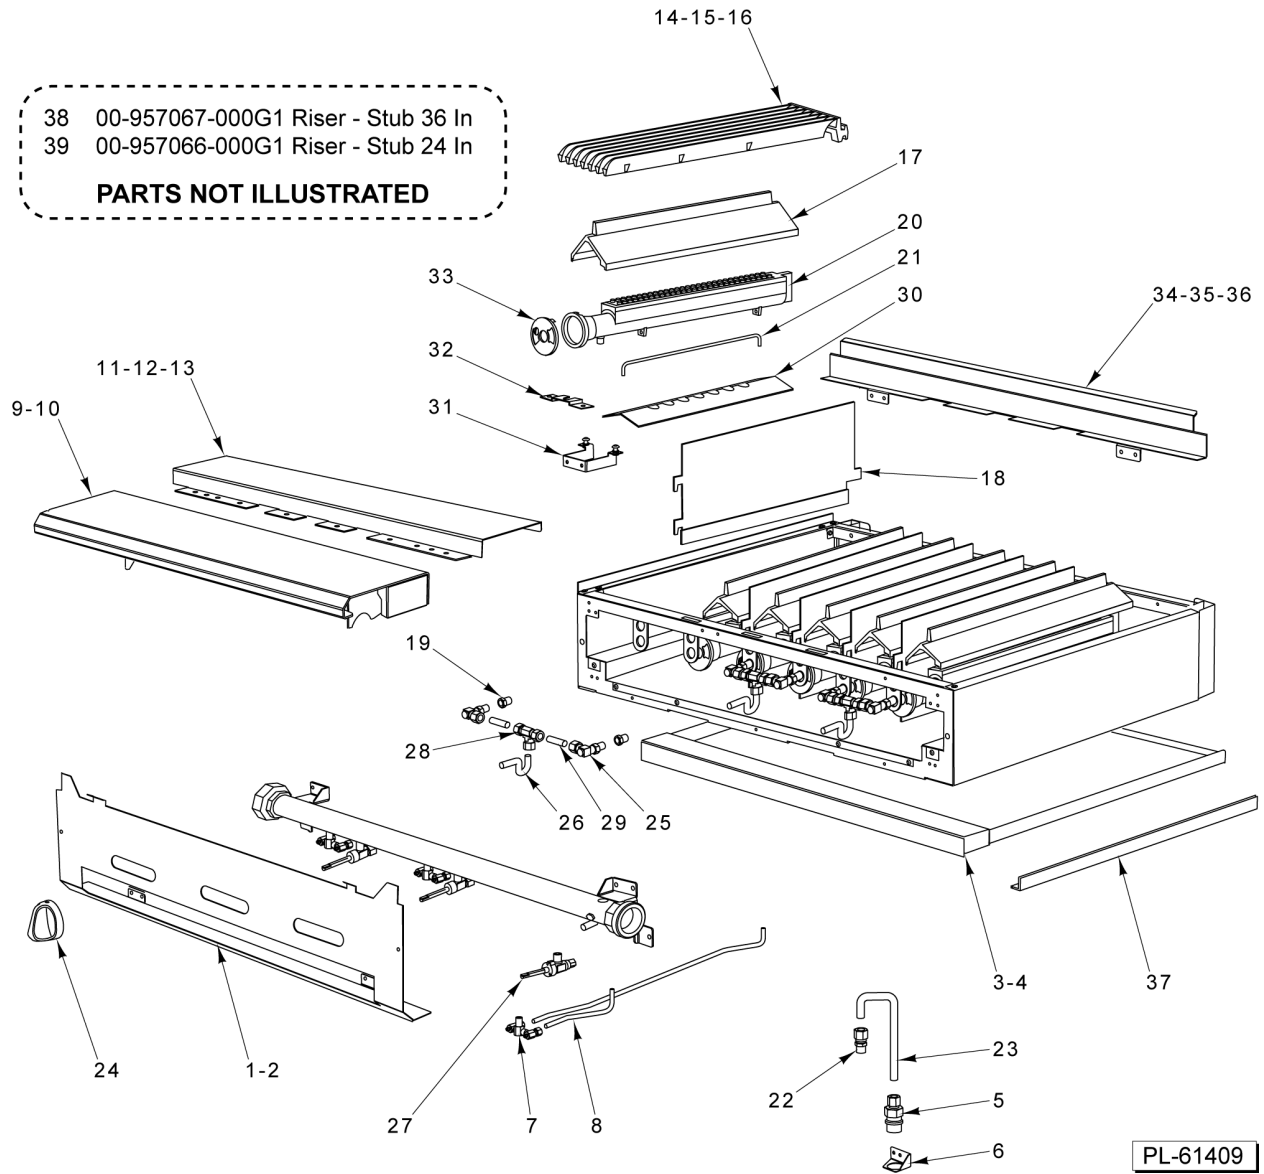

## 36 IN - 4 &amp; 18 IN - 2 OPEN TOP BURNER

ILLUS. PL-61408	PART NO.	NAME OF PART	AMT.
1	00-957573-00001	Manifold Cover 36" (4 Open Top Burner).....	1
2	00-957564-00001	Manifold Cover 18" (2 Open Top Burner).....	1
3	00-499006-000G2	Tray - Crumb (SST) 36" (4 Open Top Burner).....	1
4	00-956696-000G2	Tray - Crumb (SST) 18" (2 Open Top Burner).....	AR
5	00-497984-00001	Retainer - Grate.....	2
6	00-426509-00010	Tube - Flex 1/2" O.D. 10" Lg.....	1
7	00-499555-00001	Disconnect - Gas Female.....	1
8	00-499047-00001	Bracket - Disconnect.....	1
9	00-499425-000G1	Front Top Assy. 36" (4 Open Top Burner).....	1
10	00-957235-000G1	Front Top Assy - Condiment Rail 36" (4 Open Top Burner).....	4
11	00-956658-000G1	Front Top Assy 18" (2 Open Top Burner).....	AR
12	00-957239-000G1	Front Top Slide Rail Assy.....	4
13	00-499001-00004	Support - (4) OTB Burner (SST).....	1
14	00-956690-00001	Support - (2) OTB Burner (SST).....	1
15	00-499493-00001	Support - Grate (Alum.).....	1
16	00-499493-00002	Support - Grate (SST).....	1
17	00-499615-00002	Deflector - Rear (SST) 36" (4 Open Top Burner).....	1
18	00-956697-00002	Deflector - Rear (SST) 36" (4 Open Top Burner).....	1
19	00-959326-00001	Grate Front 18 in.....	AR
20	00-959326-00002	Grate Rear 18 in.....	AR
21	00-957372-00001	Bowl - 18" Double.....	AR
22	00-957343-00002	Burner - Head 6".....	AR
23	00-499712-00001	Knob - HD Burner.....	AR
24	00-957367-00001	Valve - Burner.....	AR
25	00-499970-00001	Valve - Pilot Quick Disconnect.....	AR
26	00-957398-000G1	Venturi Assy.....	1
27	00-402558-00004	Clip - Tubing.....	AR
28	00-958073-00001	Plate - Restrictor.....	1
29	00-959108-000G1	Pilot - Kit Open Top Burners.....	1
30	FP-012-02	Fitting - Tube 1/2 TBG X 3/8 MPT.....	1
31	00-499002-00003	Deflector - HD Splash L.H. (SST).....	1
32	00-499002-00004	Deflector - HD Splash R.H. (SST).....	1
33	00-957067-000G1	Riser - Stub 36" W/Alum. Back 36" (4 Open Top Burner).....	1
34	00-957065-000G1	Riser - Stub 18" W/Alum. Back 36" (4 Open Top Burner).....	1