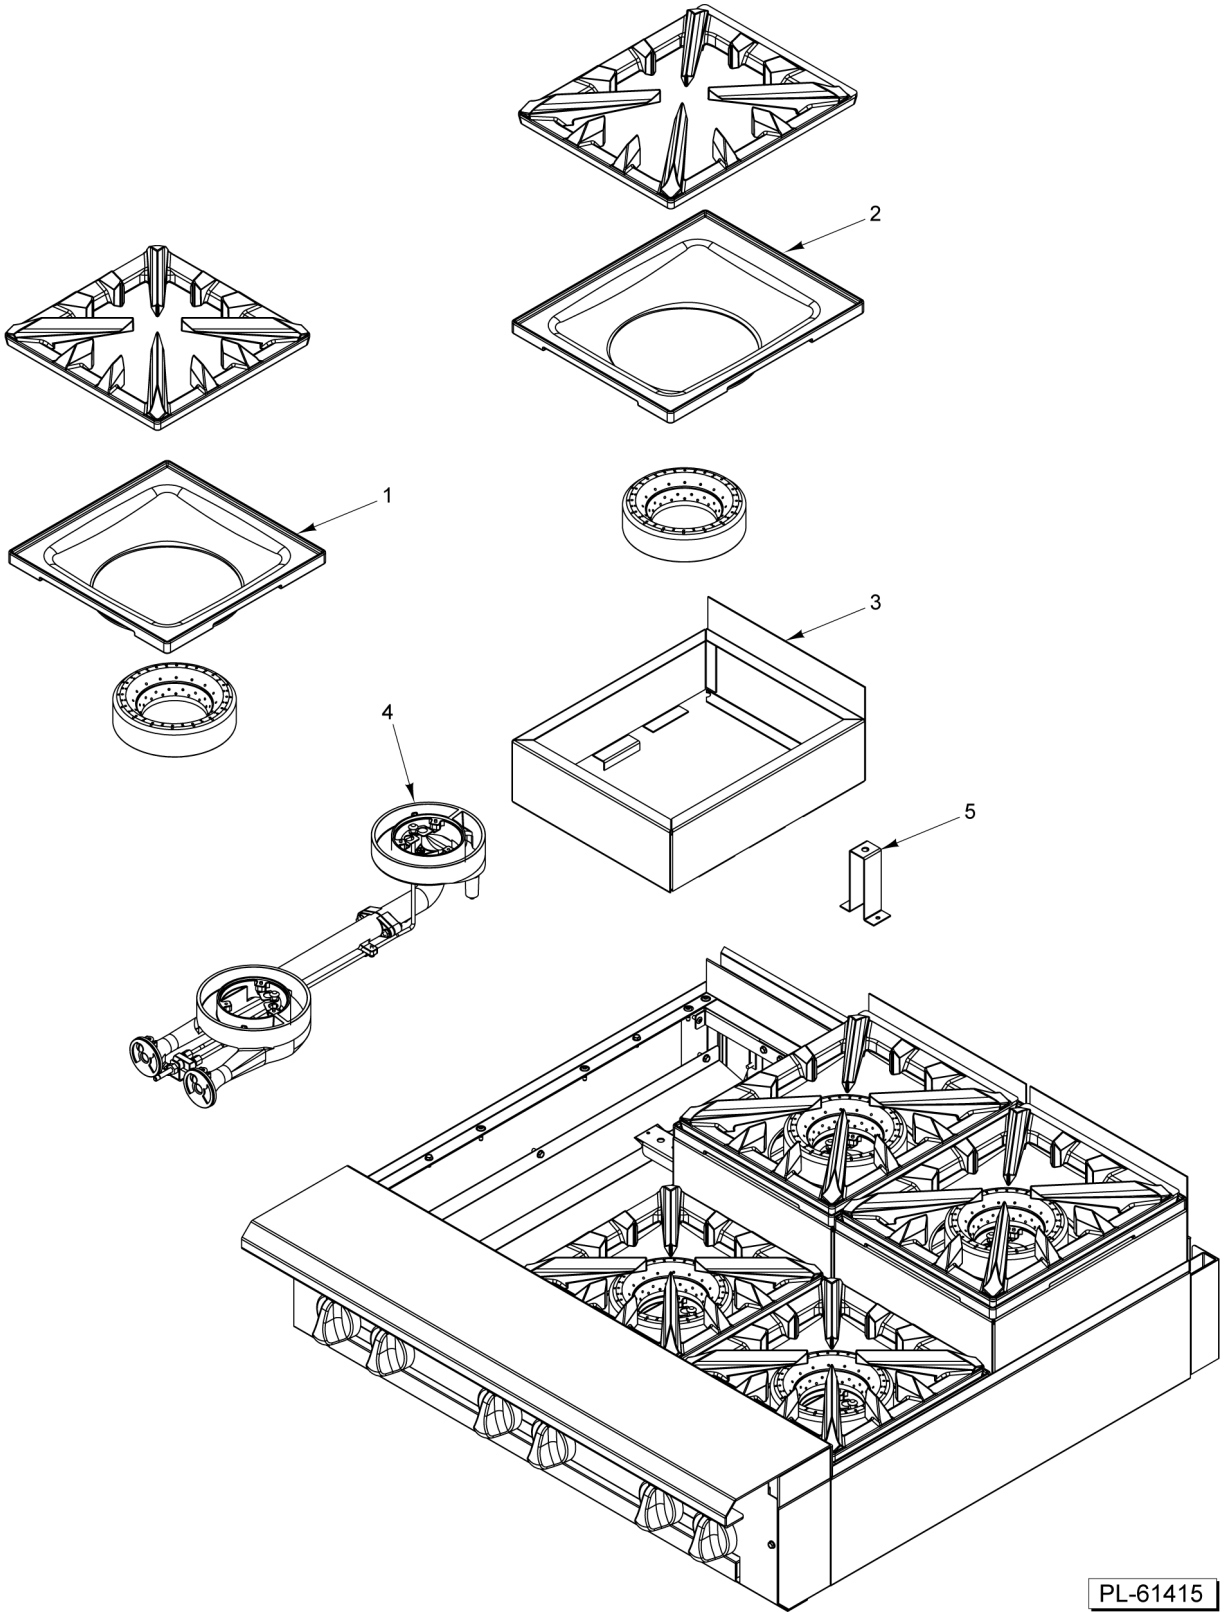

PL-61413

**12/18/24/36 IN WORK TOP**

**12/18/24/36 IN WORK TOP**

ILLUS. PL-61413	PART NO.	NAME OF PART	AMT.
1	00-497984-00001	Retainer - Grate.....	2
2	00-499615-00002	Deflector - Rear (SST) (36" Work Top).....	1
3	00-956725-00002	Deflector - Rear (SST) (24" Work Top).....	1
4	00-956697-00002	Deflector - Rear (SST) (18" Work Top).....	1
5	00-499935-00002	Deflector - Rear (SST) (12" Work Top).....	1
6	FP-012-02	Fitting - Tube 1/2 TBG X 3/8 MPT.....	1
7	00-426509-00010	Tube - Flex 1/2" O.D. 10" Lg.....	1
8	00-957590-00001	Cover Manifold (36" Work Top).....	1
9	00-957572-00001	Cover Manifold (24" Work Top).....	1
10	00-957566-00001	Cover - Manifold (18" Work Top).....	1
11	00-957558-00001	Cover - Manifold (12" Work Top).....	1
12	00-956639-000G1	Work Top Assy. 36".....	1
13	00-956639-000G2	Work Top Assy. 24".....	1
14	00-956639-000G3	Work Top Assy. 18".....	1
15	00-956639-000G4	Work Top Assy. 12".....	1
16	00-499555-00001	Disconnect - Gas Female.....	1
17	00-499047-00001	Bracket - Disconnect.....	1
18	00-499425-000G1	Front Top Assy. (36" Work Top).....	1
19	00-957235-000G1	Front Top Assy - Condiment Rail (36" Work Top).....	1
20	00-956705-000G1	Front Top Assy. (24" Work Top).....	1
21	00-957357-000G1	Front Top Assy. - Condiment Rail (24" Work Top).....	1
22	00-956658-000G1	Front Top Assy (18" Work Top).....	1
23	00-499966-000G1	Front Top Assy. (12" Work Top).....	1
24	00-957067-000G1	Riser - Stub 36" W/Alum. Back.....	1
25	00-957066-000G1	Riser - Stub 24" W/Alum. Back.....	1
26	00-957065-000G1	Riser - Stub 18" W/Alum. Back.....	1
27	00-957064-000G1	Riser - Stub 12" W/Alum. Back.....	1

PL-61414

**18/36 IN STEP UP OPEN TOP BURNER**

**18/36 IN STEP UP OPEN TOP BURNER**

ILLUS. PL-61414	PART NO.	NAME OF PART	AMT.
1	00-957882-00001	Bowl - Front 18" Step Up.....2	2
2	00-957881-00001	Bowl - Rear 18" Step Up.....2	2
3	00-957877-000G1	Frame - 18" Step Up.....2	2