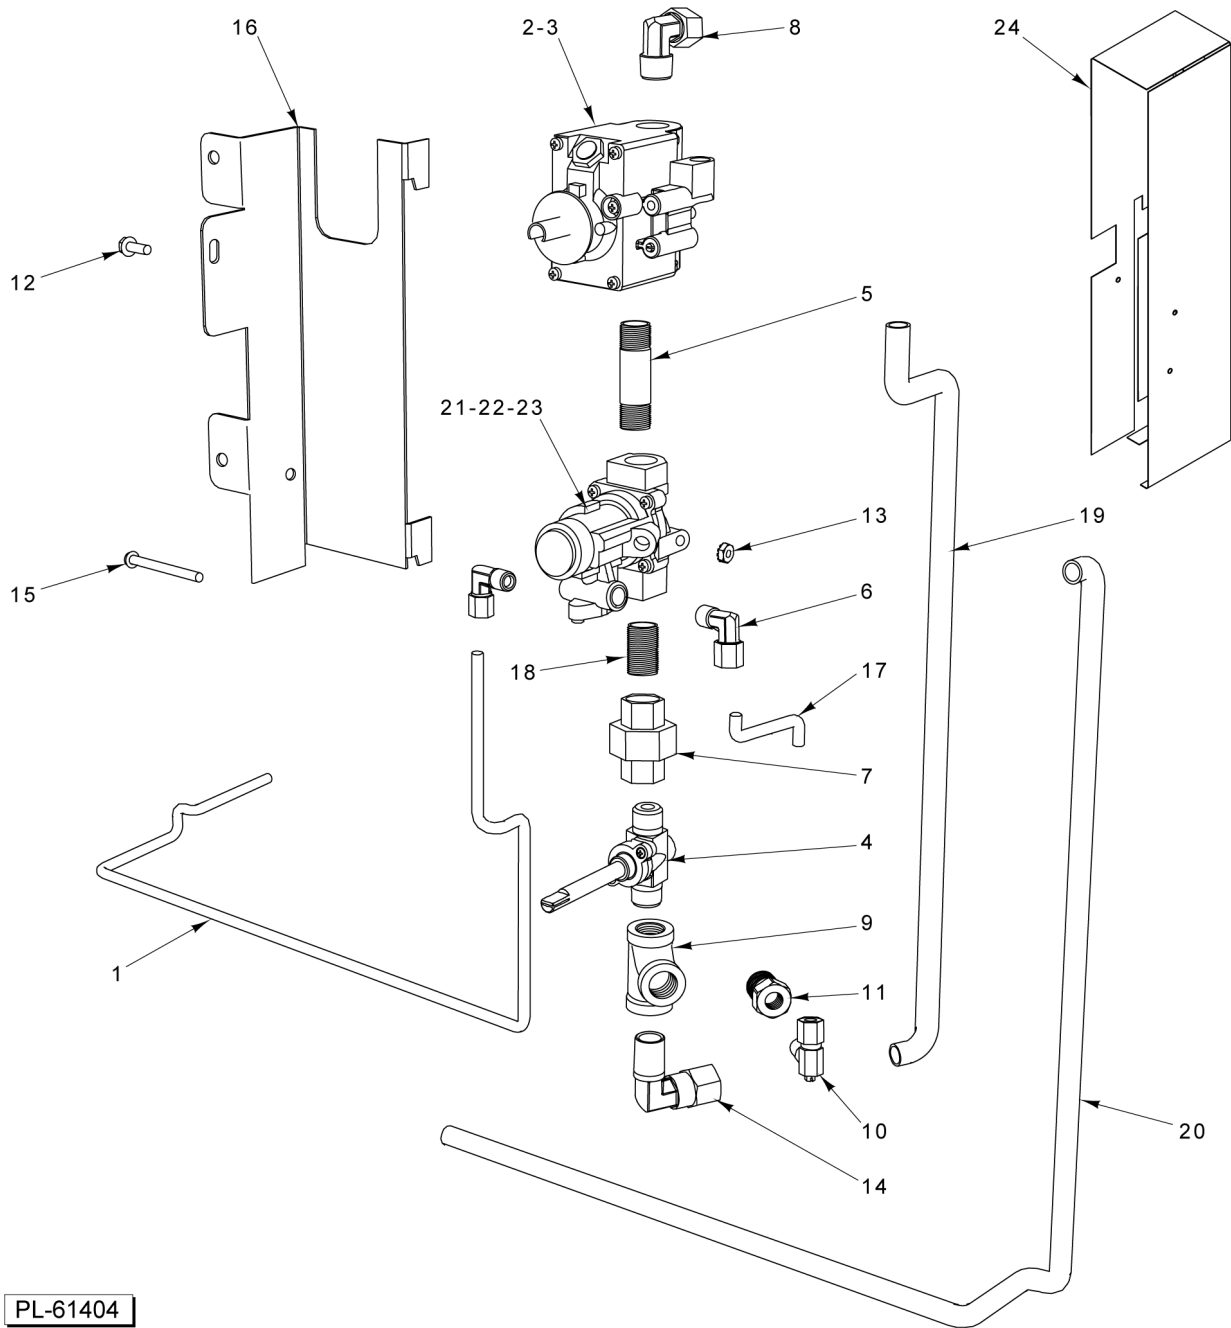

PL-61404

S MODEL GAS MANIFOLD ASSY

S MODEL GAS MANIFOLD ASSY

ILLUS.	PART NO.	NAME OF PART	AMT.
PL-61404			
1	00-426505-00036	Tube - Flex 1/4" O.D. 36" Lg.....	1
2	00-407522-00007	Thermostat - 550 Deg. F.....	1
3	00-958754-000G1	Kit - Thermostat 400-650 Deg. F.....	1
4	00-719971	Valve - Gas Manual Shut-Off.....	1
5	FP-035-54	Pipe - 3/8 X 2.250 (BLKSTL) (TBE).....	1
6	FP-012-21	Elbow 90 Deg. (1/8 Male Pipe x 1/4 Tube).....	2
7	00-719032	Union.....	1
8	FP-085-68	Fitting- Elbow (7/16 TBG X 3/8 MPT).....	1
9	FP-019-10	Tee - 3/8 X 3/8 X 3/8 (BLKSTL).....	1
10	00-404193-00001	Valve - Pilot 260 BROILER.....	1
11	00-719066	Bushing - Pipe 3/8 -1/8.....	1
12	SD-032-07	Self-Tapping Screw 10-24 x 1/2 Hex Washer Hd., Type TT.....	1
13	NS-044-09	Nut Assy. 10-24 Hex KEPS.....	1
14	FP-012-03	Fitting - Elbow 1/2 TBG X 3/8 MPT.....	1
15	SC-060-38	Cap Screw 1/4-20 X 5/8 Hex Hd.....	1
16	00-499465-00001	Bracket - Gas Mounting.....	1
17	00-426505-00009	Tube - Flex 1/4" O.D. 9" Lg.....	1
18	FP-035-46	Pipe 3/8 x 1 Lg. TBE.....	1
19	00-426509-00024	Tube - Flex 1/2" O.D. 24" Lg.....	1
20	00-426508-00048	Tube - Flex 7/16" O.D. 48" Lg.....	1
21	00-962067-0KIT1	Kit - Safety Valve Service (Before 4/1/19).....	1
22	00-962067-00001	Valve - Safety (Starting 4/1/19).....	1
23	00-412788-00048	Thermocouple 48".....	1
24	00-962017-00001	Heat Shield Assy.....	1