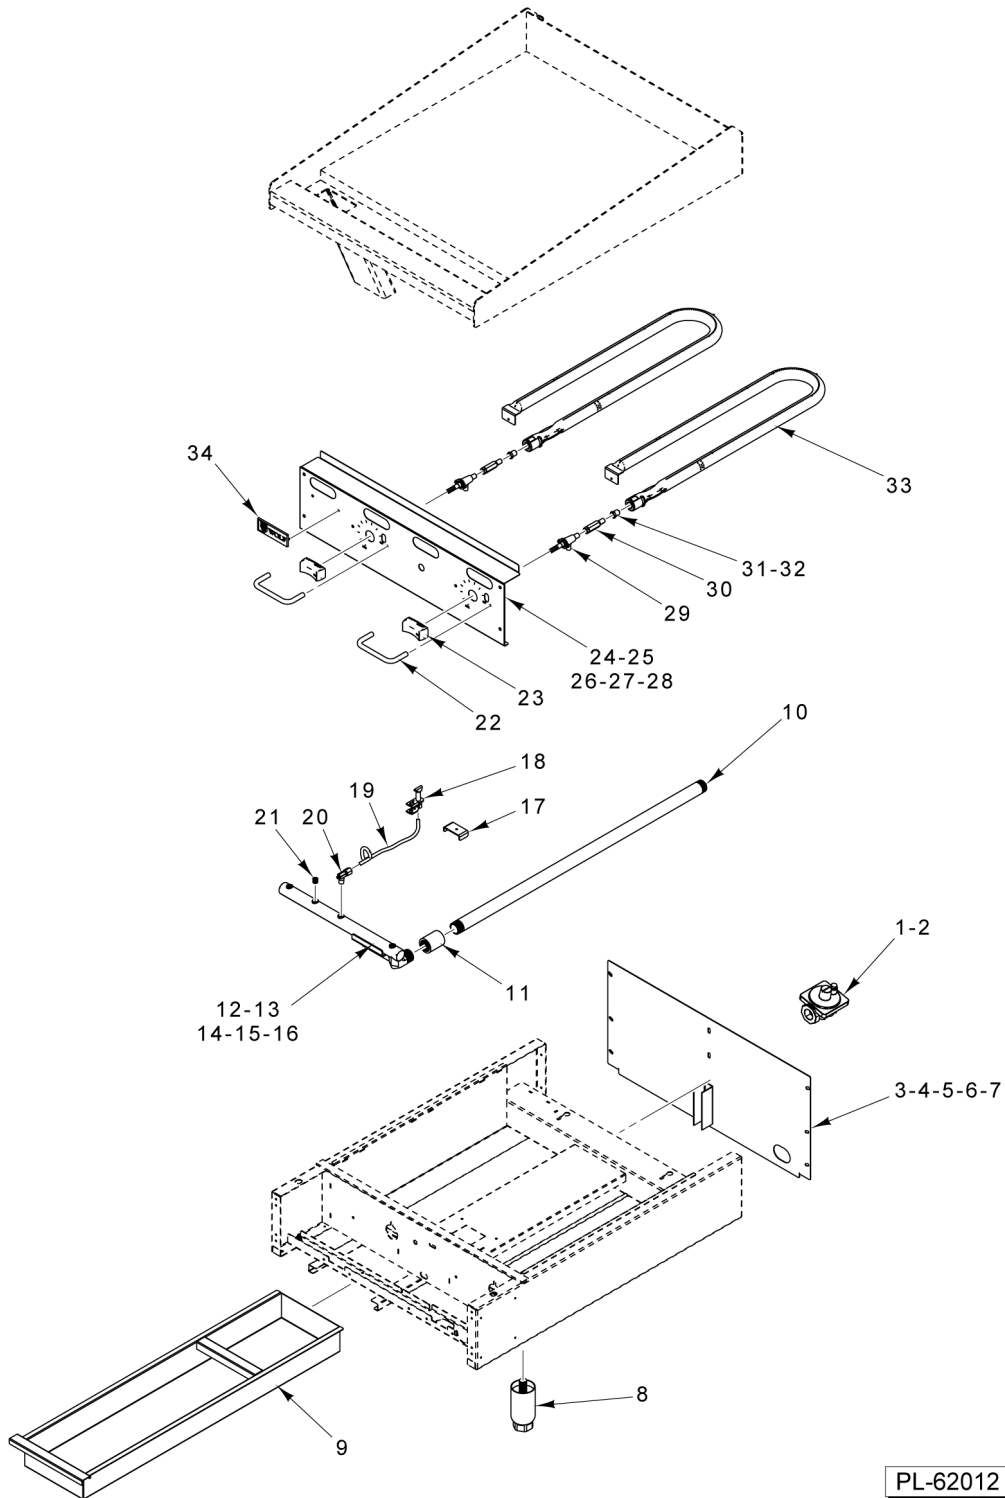

PL-62012

VMG GRIDDLE

VMG GRIDDLE

ILLUS. PL-62012	PART NO.	NAME OF PART	AMT.
1	00-408279-00026	Regulator - Pressure (NAT).....	1
2	00-408279-00021	Regulator - Pressure 3/4 In. (LP).....	1
3	00-498791-00024	Panel - Back (24 In.).....	1
4	00-498791-00036	Panel - Back (36 In.).....	1
5	00-498791-00048	Panel - Back (48 In.).....	1
6	00-498791-00060	Panel - Back (60 In.).....	1
7	00-498791-00072	Panel - Back (72 In.).....	1
8	00-710503	Leg - Adjustable (4 In. Lg.).....	4
9	00-498082-0000A	Trough - Grease.....	AR
10	00-498199	3/4" NPT X 29" Nipple.....	1
11	00-719004	3/4" NPT Coupling (MSA).....	1
12	00-498064-0024A	Manifold (24 In.).....	1
13	00-498064-0036A	Manifold (36 In.).....	1
14	00-498064-0048A	Manifold (48 In.).....	1
15	00-498064-0060A	Manifold (60 In.).....	1
16	00-498064-0072A	Manifold (72 In.).....	1
17	00-498682	Griddle Pilot Bracket.....	AR
18	00-714269	Pilot (NAT. Gas - MSA).....	AR
19	00-498887-00014	1/4" X 14" Flex Tubing.....	AR
20	00-404193-00001	Valve - Pilot.....	AR
21	00-719363	Plug 1/8 NPT Countersink.....	1
22	00-498690	Guard - Knob.....	AR
23	00-944265	Knob (Chrome).....	AR
24	00-498793-00024	Panel - Front (24 In.).....	1
25	00-498793-00036	Panel - Front (36 In.).....	1
26	00-498793-00048	Panel - Front (48 In.).....	1
27	00-498793-00060	Panel - Front (60 In.).....	1
28	00-498793-00072	Panel - Front (72 In.).....	1
29	00-497240-00001	Valve - Manifold.....	AR
30	00-926523	Valve - Extension.....	AR
31	00-719951-00037	Hood - Orifice (Drill 37) (NAT).....	AR
32	00-719951-00052	Hood - Orifice (Drill 52) (LP).....	AR
33	00-498900-0000A	Griddle Burner.....	AR
34	00-957916-00003	Nameplate - Small (Vulcan).....	1