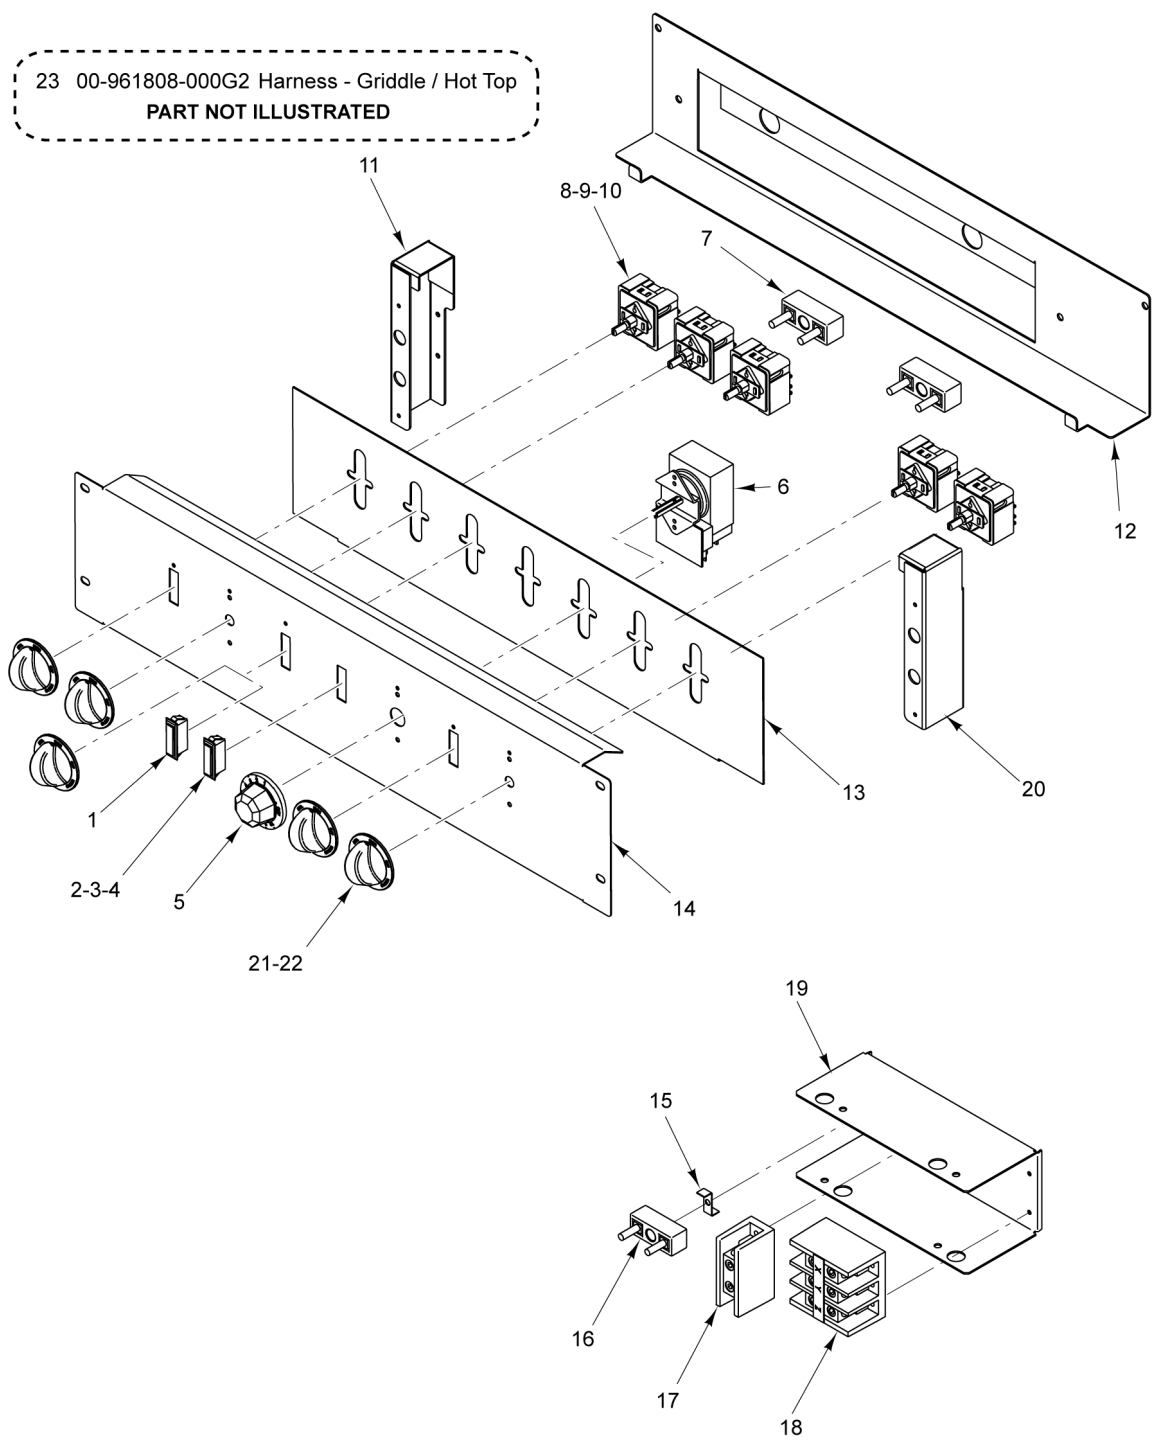

PL-59736

**CONTROLS AND ELECTRICAL COMPONENTS
(24 INCH)**

CONTROLS AND ELECTRICAL COMPONENTS (24 INCH)

ILLUS. PL-59736	PART NO.	NAME OF PART	AMT.
1	00-499974-00001	Plug - Light.....	1
2	00-428900-000G1	Indicator - Light.....	AR
3	00-428900-000G3	Light - Indicator.....	AR
4	00-417876-00001	Resistor (300 K., 1/4 W.) (480 V. Units Only) (Not Shown).....	1
*5	00-418060-00002	Dial - Thermostat.....	AR
*6	00-411506-00014	Thermostat (175-550 Deg. F) (Oven, Griddle & Hot Top).....	AR
7	00-417934-000G1	Block Assy. - Porcelain.....	AR
*8	00-411503-00004	Switch - Infinite Switch (208 V. & 240 V. Units Only).....	AR
*9	00-355798-00001	Switch (4-Position) (480 V. Units Only).....	AR
10	NS-047-80	Lock Nut 3/8-24 Hex.....	AR
11	00-921883	Bracket - Manifold Cover (LH).....	1
12	00-921887-00024	Bracket - Terminal.....	1
13	00-927408	Panel - Stiffener (24 In.).....	1
14	00-921888-00024	Cover.....	1
15	00-497218-00001	Clip - Porcelain Block.....	1
16	00-417934-000G1	Block Assy. - Porcelain.....	1
17	00-410472-00009	Block - Terminal (1-Pole).....	1
18	00-410472-00008	Block - Terminal (3-Pole).....	1
19	00-927514	Holder - Terminal Blocks.....	1
20	00-921882	Bracket - Manifold Cover (RH).....	1
*21	00-927603-00001	Knob - Infinite Switch (208 V. & 240 V. Units Only).....	AR
*22	00-412251-00003	Knob (4 Position Switch) 480 V. (480 V. Units Only).....	AR
23	00-961808-000G2	Harness - Griddle / Hot Top (Switch / Thermostat to Element).....	AR

* Unit Can Have Items 5 & 6, 8 & 20, and / or 9 & 21