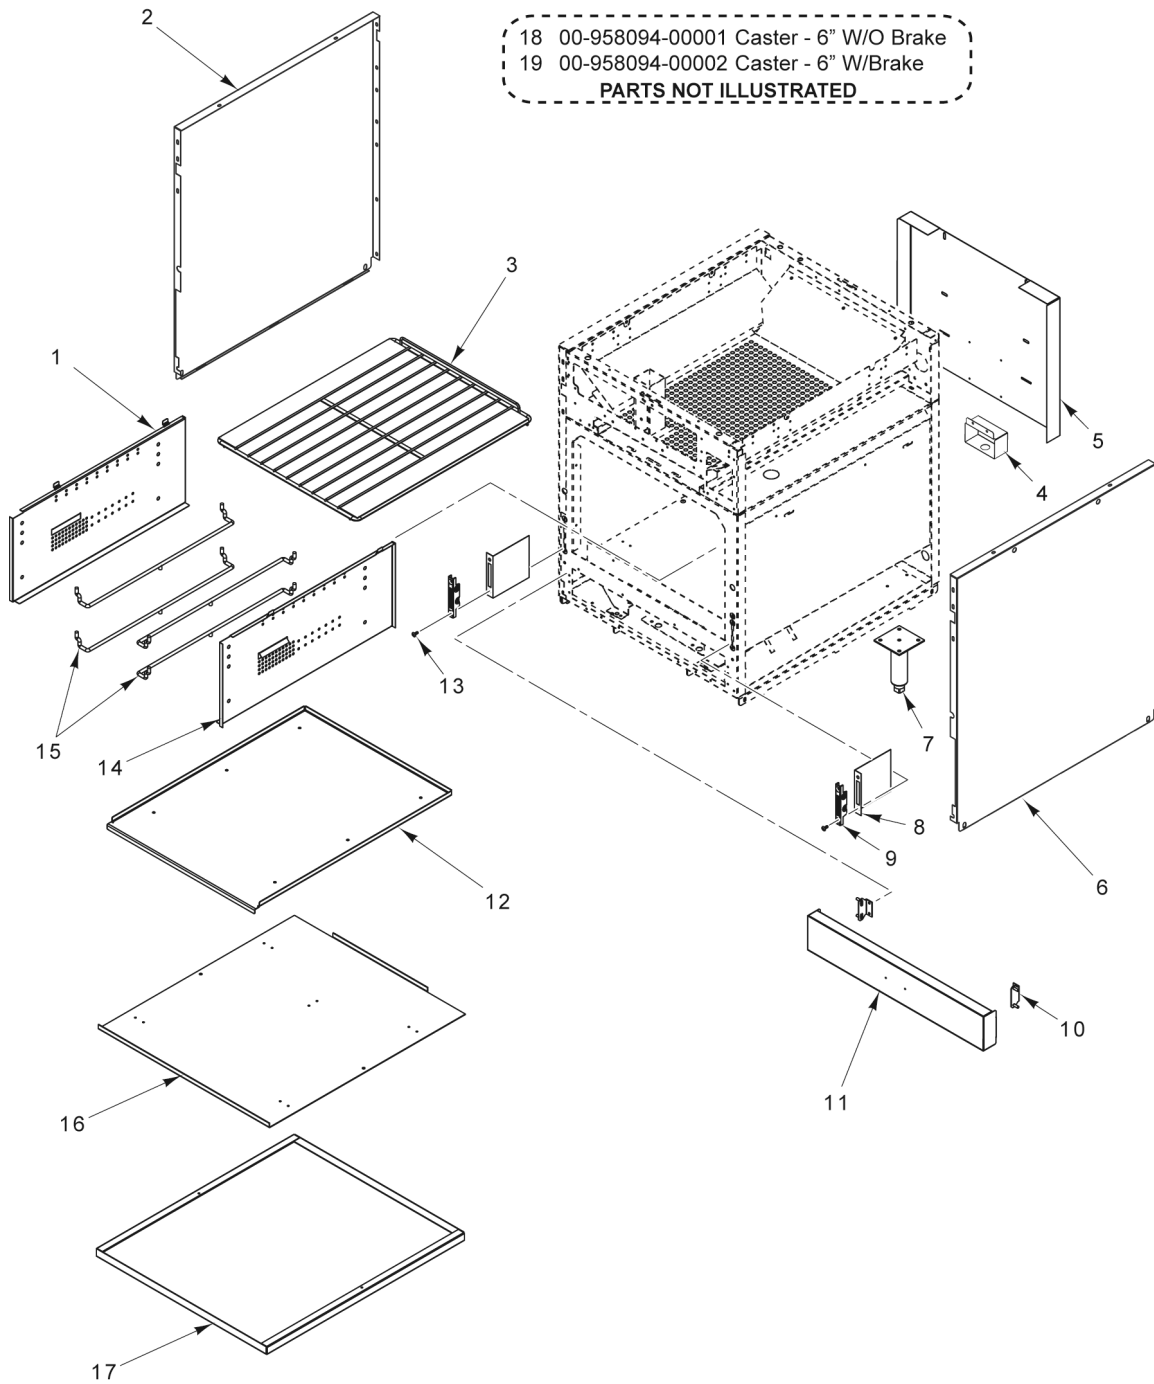

* Unit Can Have Items 3 & 8, 4 & 9, and / or 15 & 16

PL-59739

**BODY
(12 INCH)**

**BODY
(12 INCH)**

ILLUS.	PART NO.	NAME OF PART	AMT.
PL-59739			
1	00-927462	Handle - Crumb Tray.....	1
2	00-921807	Panel - Side.....	1
3	00-921317	Backsplash (12 In.).....	1
4	00-922140	Channel (LH).....	1
5	00-922141	Channel (RH).....	1
6	00-921713	Panel - Back (12 In.).....	1
7	00-927459	Bracket - Anchor.....	2
8	00-921807	Panel - Side.....	1
9	00-413112-00012	Leg - Plate Mount (6 In.) (SST).....	4
10	00-927464	Cover - Front.....	1
11	00-957916-00003	Nameplate - Small (Vulcan).....	1
12	00-723204	Nameplate - Small (Wolf).....	1
13	NS-047-78	Pal Nut (Used with Wolf Nameplate).....	2
14	NS-047-79	Pal Nut 3/16 (Used with Vulcan Nameplate).....	2
15	00-958094-00001	Caster W/O Brake (6 In.).....	AR
16	00-958094-00002	Caster W/ Brake (6 In.).....	AR

PL-59743

**BODY
(24 INCH)**

**BODY
(24 INCH)**

ILLUS. PL-59743	PART NO.	NAME OF PART	AMT.
1	00-921326	Side Liner - Left.....	1
2	00-921807	Panel - Side.....	1
3	00-923508-0000A	Oven Rack (24 In.).....	2
4	00-921611	Cover - Element.....	2
5	00-921786	Flue - Rear.....	1
6	00-921807	Panel - Side.....	1
7	00-413112-00012	Leg - Plate Mount (6 In.) (SST).....	4
8	00-921095	Insulation - Door Hinge.....	2
9	00-497029-00001	Door Hinge Stop.....	2
10	00-428179-000G1	Bracket - Kick Panel Mounting.....	2
11	00-921785	Kick Panel Assy.....	1
12	00-923515	Cavity Bottom (24 In. Oven).....	1
13	00-723369	Mach. Screw 1/4-20 x 1/2 Phil. Truss Hd.....	4
14	00-921325	Side Liner - Right.....	1
15	00-921064	Guide - Rack.....	4
16	00-927402	Plate - Element Mounting (24 In.).....	1
17	00-927403	Pan - Element (24 In.).....	1
18	00-958094-00001	Caster W/O Brake (6 In.).....	AR
19	00-958094-00002	Caster W/ Brake (6 In.).....	AR