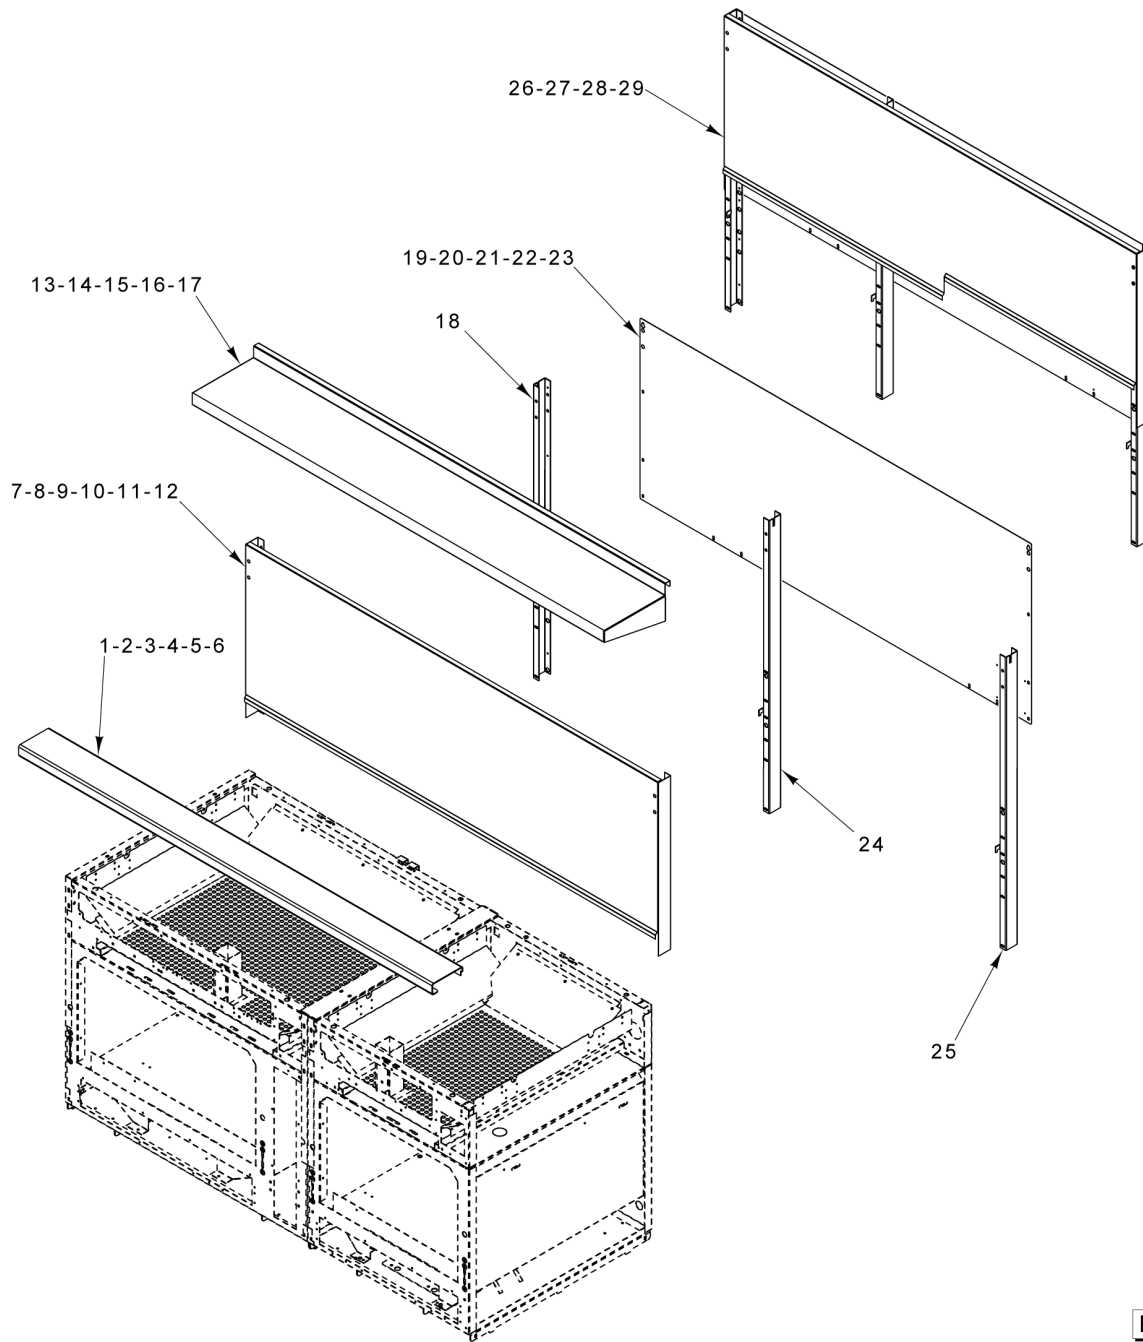

PL-59745

**BACKSPLASH, SHELF, AND BULL NOSE
(ALL SIZES)**

BACKSPLASH, SHELF, AND BULL NOSE (ALL SIZES)

ILLUS. PL-59745	PART NO.	NAME OF PART	AMT.
1	00-921884-00012	Bull Nose (12 In.).....	1
2	00-921884-00024	Bull Nose (24 In.).....	1
3	00-921884-00036	Bull Nose (36 In.).....	1
4	00-921884-00048	Bull Nose (48 In.).....	1
5	00-921884-00060	Bull Nose (60 In.).....	1
6	00-921884-00072	Bull Nose (72 In.).....	1
7	00-921317	Backsplash (12 In.).....	1
8	00-921053-00024	Backsplash (24 In.).....	1
9	00-921053-00036	Backsplash (36 In.).....	1
10	00-921053-00048	Backsplash (48 In.).....	1
11	00-921053-00060	Backsplash (60 In.).....	1
12	00-921053-00072	Backsplash (72 In.).....	1
13	00-921730-00024	Shelf (24 In.).....	1
14	00-921730-00036	Shelf (36 In.).....	1
15	00-921730-00048	Shelf (48 In.).....	1
16	00-921730-00060	Shelf (60 In.).....	1
17	00-921730-00072	Shelf (72 In.).....	1
18	00-921728	Support - Backsplash (LH).....	1
19	00-921713	Panel - Back (12 In.).....	1
20	00-923525	Panel - Back (24 In.).....	1
21	00-921054	Panel - Back (36 In.) (Use two for 72 In. Units).....	1
22	00-923009	Panel - Back (48 In.).....	1
23	00-929007	Panel - Back (60 In.).....	1
24	00-921729	Support - Backsplash (RH) (Used on 60 & 72 In. Units).....	1
25	00-921729	Support - Backsplash (RH).....	1
26	00-961714-0036G	Backsplash Assy. (36 In.) (Used with Griddle).....	1
27	00-961714-36G24	Backsplash Assy. (36 In.) (Used with RH Griddle).....	1
28	00-961714-60G24	Backsplash Assy. (60 In.) (Used with RH Griddle).....	1
29	00-961714-72G36	Backsplash Assy. (72 In.) (Used with RH Griddle).....	1