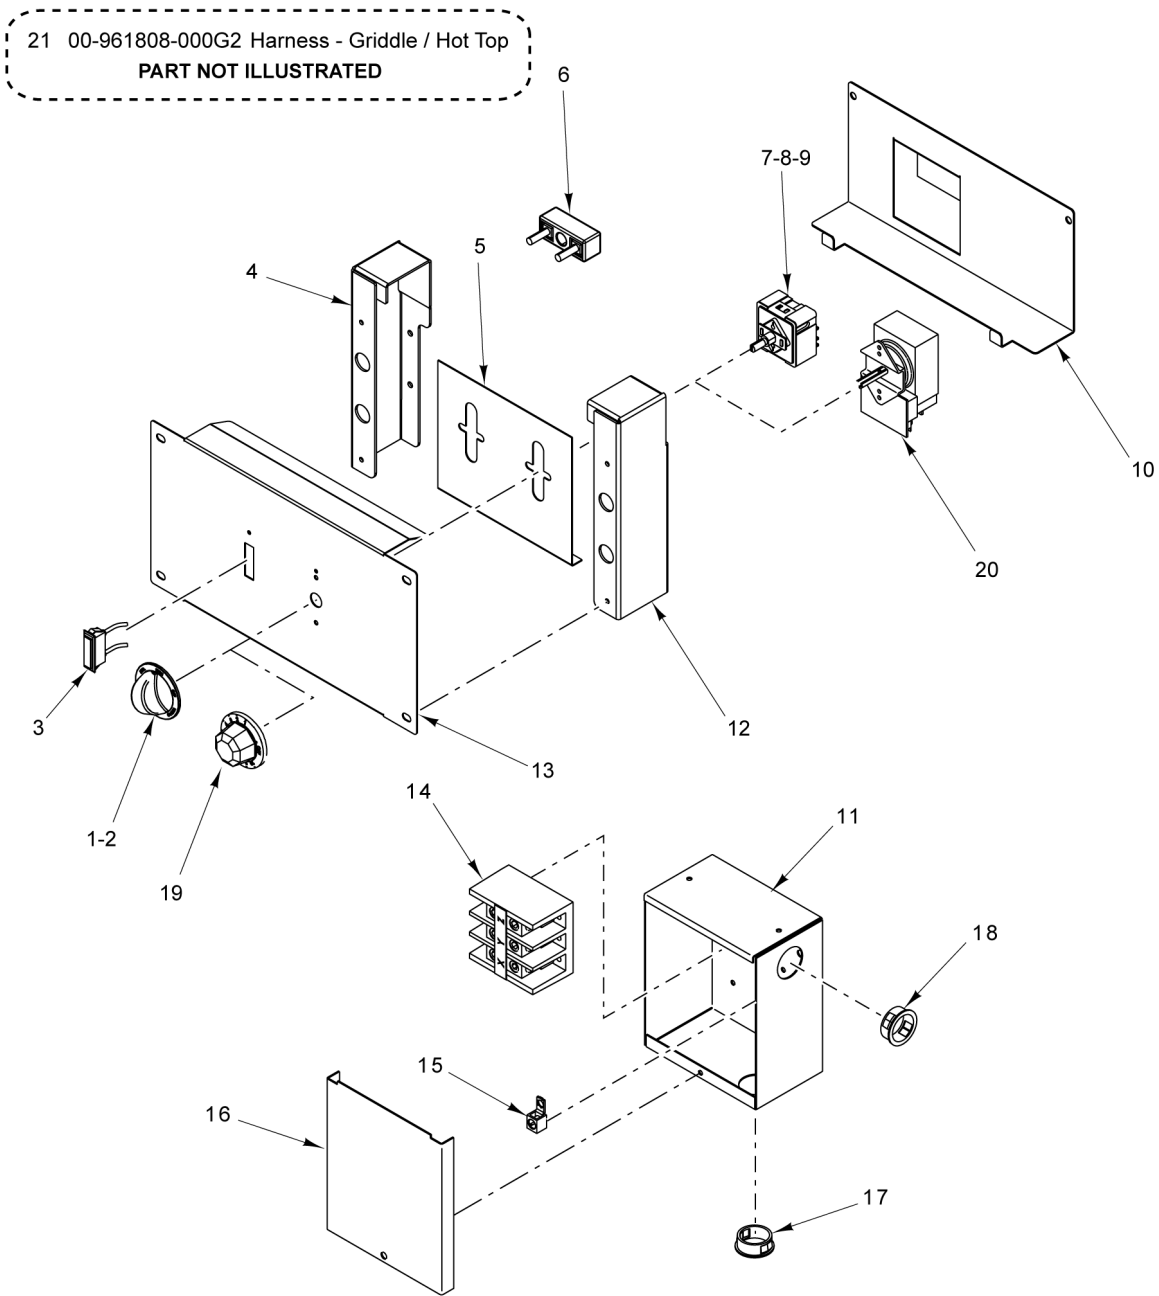

PL-59738

**CONTROLS AND ELECTRICAL COMPONENTS
(12 INCH)**

**CONTROLS AND ELECTRICAL COMPONENTS
(12 INCH)**

ILLUS. PL-59738	PART NO.	NAME OF PART	AMT.
*1	00-927603-00001	Knob - Infinite Switch (208 V. & 240 V. Units Only).....	AR
*2	00-412251-00003	Knob (4 Position Switch) 480 V. (480 V. Units Only).....	AR
3	00-428900-000G1	Indicator - Light (Hot Top & Griddle Units Only).....	1
4	00-921883	Bracket - Manifold Cover (LH).....	1
5	00-497496	Stiffener (12 In.).....	1
6	00-417934-000G1	Block Assy. - Porcelain.....	1
*7	00-411503-00004	Switch - Infinite Switch (208 V. & 240 V. Units Only).....	AR
*8	00-355798-00001	Switch (4-Position) (480 V. Units Only).....	AR
9	NS-047-80	Lock Nut 3/8-24 Hex.....	1
10	00-921887-00012	Bracket - Mount.....	1
11	00-499075	Box - Main Power.....	1
12	00-921882	Bracket - Manifold Cover (RH).....	1
13	00-921888-00012	Panel - Control.....	1
14	00-410472-00008	Block - Terminal (3-Pole).....	1
15	00-417856-00001	Lug - Grounding (With Set Screw).....	1
16	00-499076	Lid - Power Supply.....	1
17	FE-017-16	NLA - Obsolete--Bushing - Electrical Snap.....	1
18	FE-017-16	NLA - Obsolete--Bushing - Electrical Snap.....	1
*19	00-418060-00002	Dial - Thermostat.....	AR
*20	00-411506-00014	Thermostat (175-550 Deg. F).....	AR
21	00-961808-000G2	Harness - Griddle / Hot Top (Switch / Thermostat to Element).....	AR

* Unit Can Have Items 1 & 7, 2 & 8, or 18 & 19