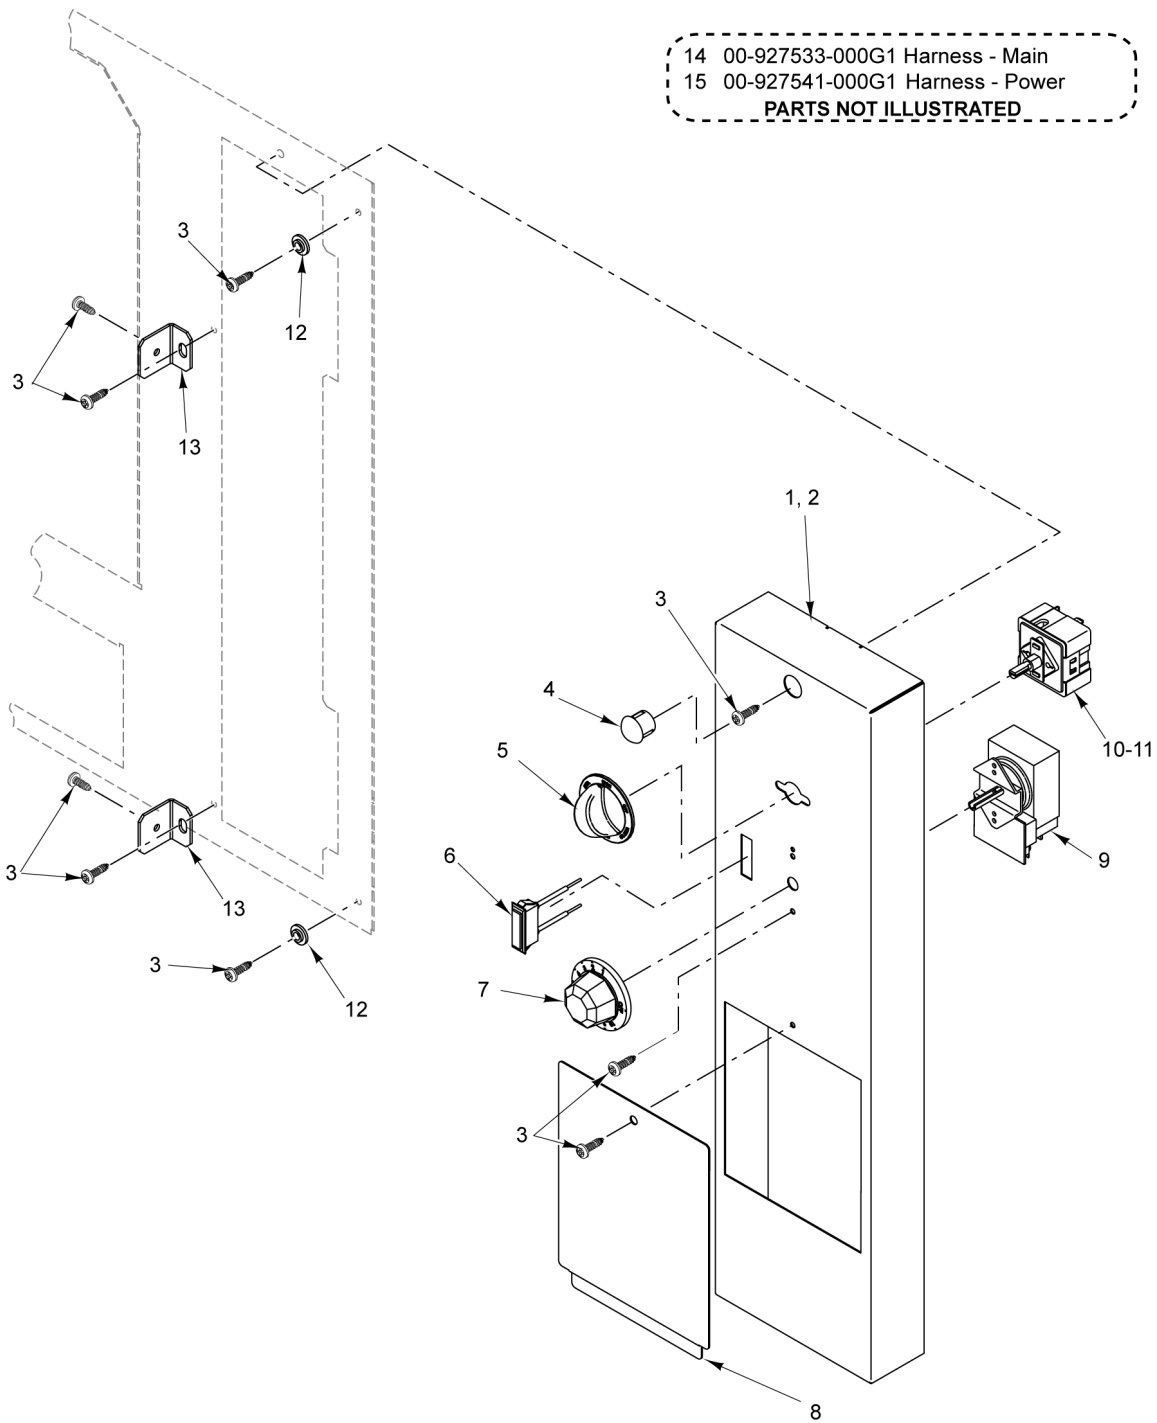

CATALOG OF REPLACEMENT PARTS

EV SERIES ELECTRIC RANGES

EV12
EV24S
EV36S
EV48S
EV60S
EV72S

Table of Contents

5	PLATES
7	OVEN CONTROLS (208-240 V.)
9	OVEN CONTROLS (480 V.)
11	CONTROLS AND ELECTRICAL COMPONENTS (12 INCH)
13	CONTROLS AND ELECTRICAL COMPONENTS (24 INCH)
15	CONTROLS AND ELECTRICAL COMPONENTS (36 INCH)
17	BODY (12 INCH)
19	BODY (24 INCH)
21	BODY (36 INCH)
23	DOOR ASSEMBLY (BEFORE 10/31/2014)
25	DOOR ASSEMBLY (AFTER 10/31/2014)
27	RANGE GRIDDLE
29	BACKSPLASH, SHELF, AND BULL NOSE (ALL SIZES)
31	OVEN ELEMENT

* (Service part, not required if the French Plate is being replaced.)

PL-59734

**OVEN CONTROLS
(208-240 V.)**

**OVEN CONTROLS
(208-240 V.)**

ILLUS.	PART NO.	NAME OF PART	AMT.
PL-59734			
*1	00-927506	Panel - Control, Electric.....	1
**2	00-961562-000EV	Panel - Oven.....	1
3	00-730228	Self-Tapping Screw 10-24 x 1/2 Phil. Truss Hd.....	AR
*4	00-928068-00001	Plug.....	1
5	00-927603-00001	Knob - Infinite Switch.....	1
6	00-428900-000G3	Light - Indicator.....	1
7	00-418060-00002	Dial - Thermostat.....	1
8	00-927507	Door - Access.....	1
9	00-411506-00014	Thermostat (175-550 Deg. F).....	1
10	00-411503-00004	Switch - Infinite Switch.....	1
11	NS-047-80	Lock Nut 3/8-24 Hex.....	1
**12	00-961551	Bracket - Oven Panel.....	2
**13	00-961552	Washer - Shoulder.....	2
14	00-927533-000G1	Harness - Main (LH).....	1
15	00-927541-000G1	Harness - Power.....	1