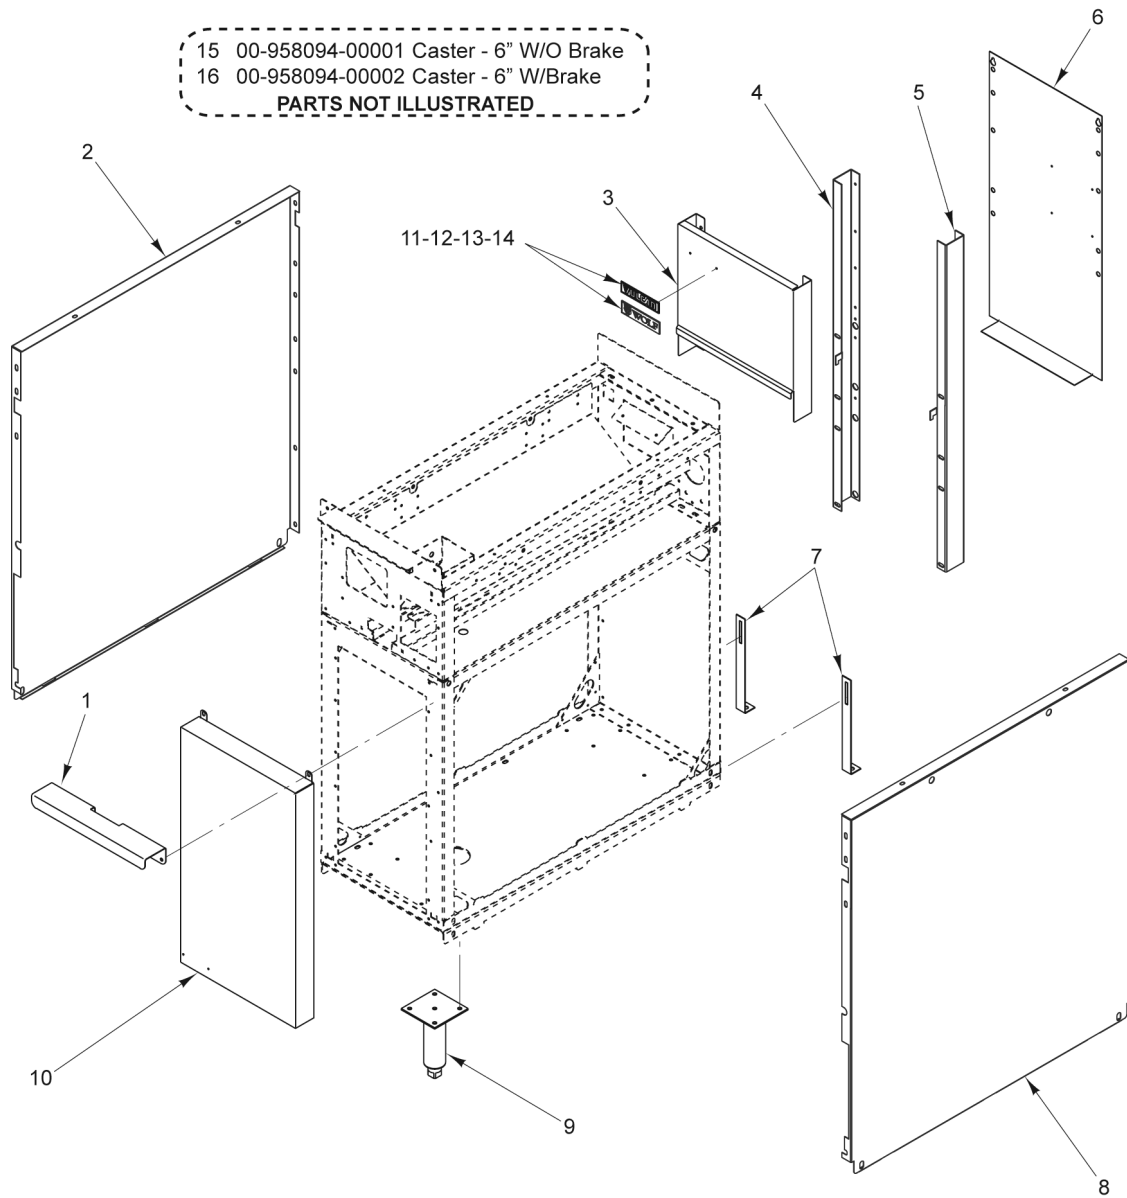

PL-59739

**BODY
(12 INCH)**

**BODY
(12 INCH)**

ILLUS.	PART NO.	NAME OF PART	AMT.
PL-59739			
1	00-927462	Handle - Crumb Tray.....	1
2	00-921807	Panel - Side.....	1
3	00-921317	Backsplash (12 In.).....	1
4	00-922140	Channel (LH).....	1
5	00-922141	Channel (RH).....	1
6	00-921713	Panel - Back (12 In.).....	1
7	00-927459	Bracket - Anchor.....	2
8	00-921807	Panel - Side.....	1
9	00-413112-00012	Leg - Plate Mount (6 In.) (SST).....	4
10	00-927464	Cover - Front.....	1
11	00-957916-00003	Nameplate - Small (Vulcan).....	1
12	00-723204	Nameplate - Small (Wolf).....	1
13	NS-047-78	Pal Nut (Used with Wolf Nameplate).....	2
14	NS-047-79	Pal Nut 3/16 (Used with Vulcan Nameplate).....	2
15	00-958094-00001	Caster W/O Brake (6 In.).....	AR
16	00-958094-00002	Caster W/ Brake (6 In.).....	AR