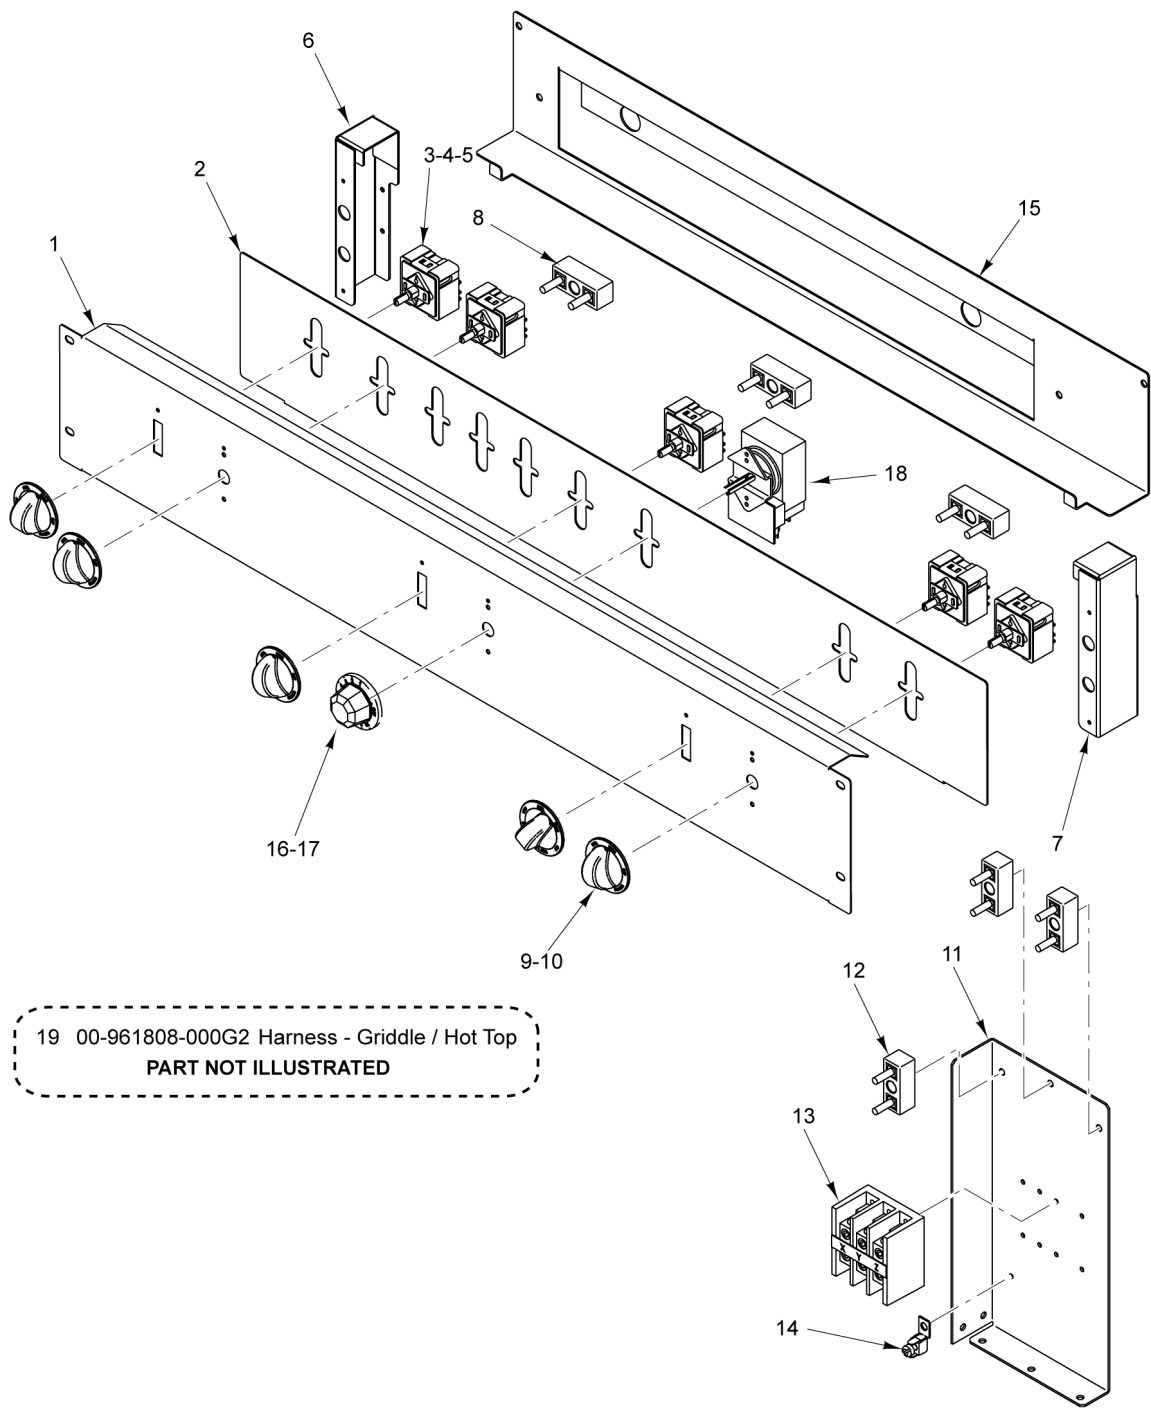

PL-59737

**CONTROLS AND ELECTRICAL COMPONENTS
(36 INCH)**

CONTROLS AND ELECTRICAL COMPONENTS (36 INCH)

ILLUS. PL-59737	PART NO.	NAME OF PART	AMT.
1	00-921888-00036	Cover.....	1
2	00-927503	Panel - Stiffener (36 In.).....	1
*3	00-411503-00004	Switch - Infinite Switch (208 V. & 240 V. Units Only).....	AR
*4	00-355798-00001	Switch (4-Position) (480 V. Units Only).....	AR
5	NS-047-80	Lock Nut 3/8-24 Hex.....	AR
6	00-921883	Bracket - Manifold Cover (LH).....	1
7	00-921882	Bracket - Manifold Cover (RH).....	1
8	00-417934-000G1	Block Assy. - Porcelain.....	AR
*9	00-927603-00001	Knob - Infinite Switch (208 V. & 240 V. Units Only).....	AR
*10	00-412251-00003	Knob (4 Position Switch) 480 V. (480 V. Units Only).....	AR
11	00-927509	Bracket - Terminal Block Mount.....	1
12	00-417934-000G1	Block Assy. - Porcelain.....	3
13	00-410472-00008	Block - Terminal (3-Pole).....	1
14	00-417856-00001	Lug - Grounding (With Set Screw).....	1
15	00-921887-00036	Bracket - Terminal.....	1
*16	00-418060-00002	Dial - Thermostat.....	AR
17	00-418061-00004	Dial - Thermostat.....	AR
*18	00-411506-00014	Thermostat (175-550 Deg. F).....	AR
19	00-961808-000G2	Harness - Griddle / Hot Top (Switch / Thermostat to Element).....	AR

* Unit Can Have Items 3 & 8, 4 & 9, and / or 15 & 16