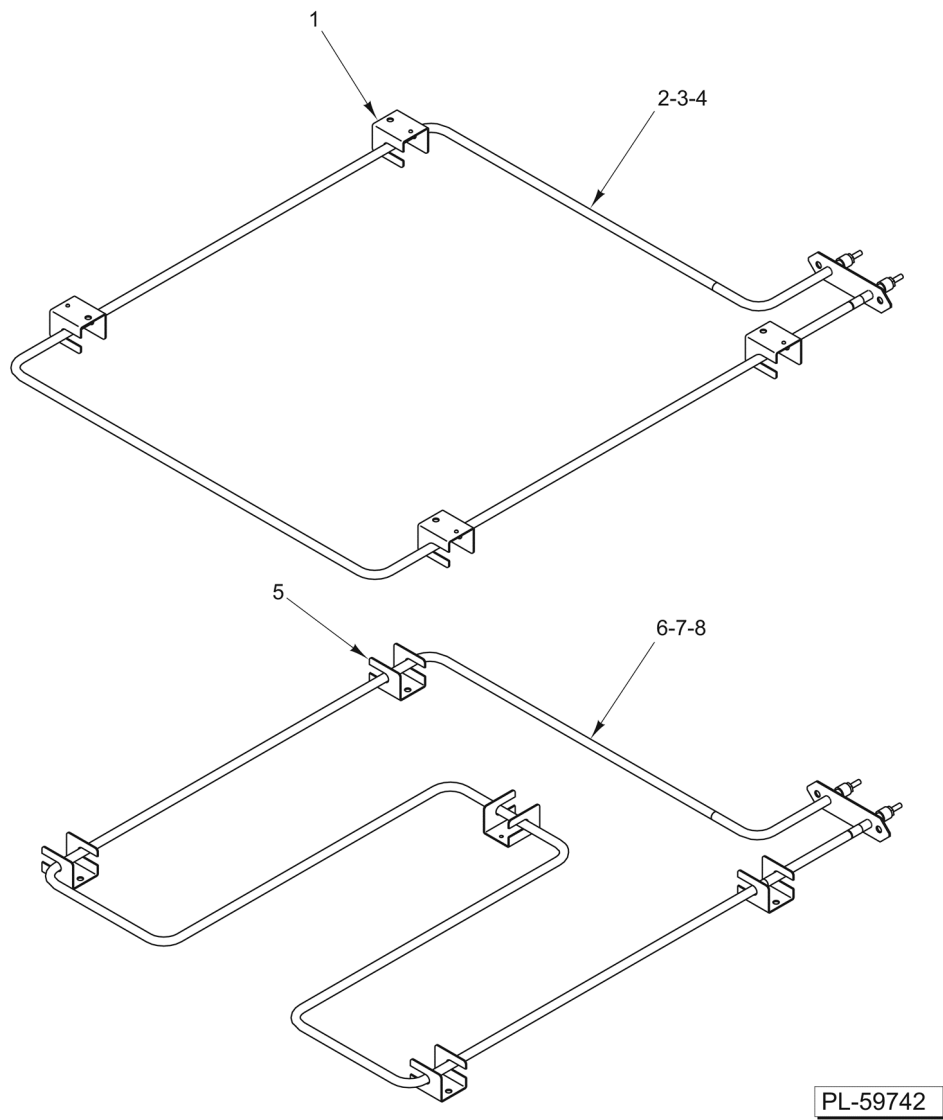

* Only available in kit. See item #5, 6, and 7 for kits.

PL-59745

**BACKSPLASH, SHELF, AND BULL NOSE
(ALL SIZES)**

BACKSPLASH, SHELF, AND BULL NOSE (ALL SIZES)

ILLUS. PL-59745	PART NO.	NAME OF PART	AMT.
1	00-921884-00012	Bull Nose (12 In.).....	1
2	00-921884-00024	Bull Nose (24 In.).....	1
3	00-921884-00036	Bull Nose (36 In.).....	1
4	00-921884-00048	Bull Nose (48 In.).....	1
5	00-921884-00060	Bull Nose (60 In.).....	1
6	00-921884-00072	Bull Nose (72 In.).....	1
7	00-921317	Backsplash (12 In.).....	1
8	00-921053-00024	Backsplash (24 In.).....	1
9	00-921053-00036	Backsplash (36 In.).....	1
10	00-921053-00048	Backsplash (48 In.).....	1
11	00-921053-00060	Backsplash (60 In.).....	1
12	00-921053-00072	Backsplash (72 In.).....	1
13	00-921730-00024	Shelf (24 In.).....	1
14	00-921730-00036	Shelf (36 In.).....	1
15	00-921730-00048	Shelf (48 In.).....	1
16	00-921730-00060	Shelf (60 In.).....	1
17	00-921730-00072	Shelf (72 In.).....	1
18	00-921728	Support - Backsplash (LH).....	1
19	00-921713	Panel - Back (12 In.).....	1
20	00-923525	Panel - Back (24 In.).....	1
21	00-921054	Panel - Back (36 In.) (Use two for 72 In. Units).....	1
22	00-923009	Panel - Back (48 In.).....	1
23	00-929007	Panel - Back (60 In.).....	1
24	00-921729	Support - Backsplash (RH) (Used on 60 & 72 In. Units).....	1
25	00-921729	Support - Backsplash (RH).....	1
26	00-961714-0036G	Backsplash Assy. (36 In.) (Used with Griddle).....	1
27	00-961714-36G24	Backsplash Assy. (36 In.) (Used with RH Griddle).....	1
28	00-961714-60G24	Backsplash Assy. (60 In.) (Used with RH Griddle).....	1
29	00-961714-72G36	Backsplash Assy. (72 In.) (Used with RH Griddle).....	1