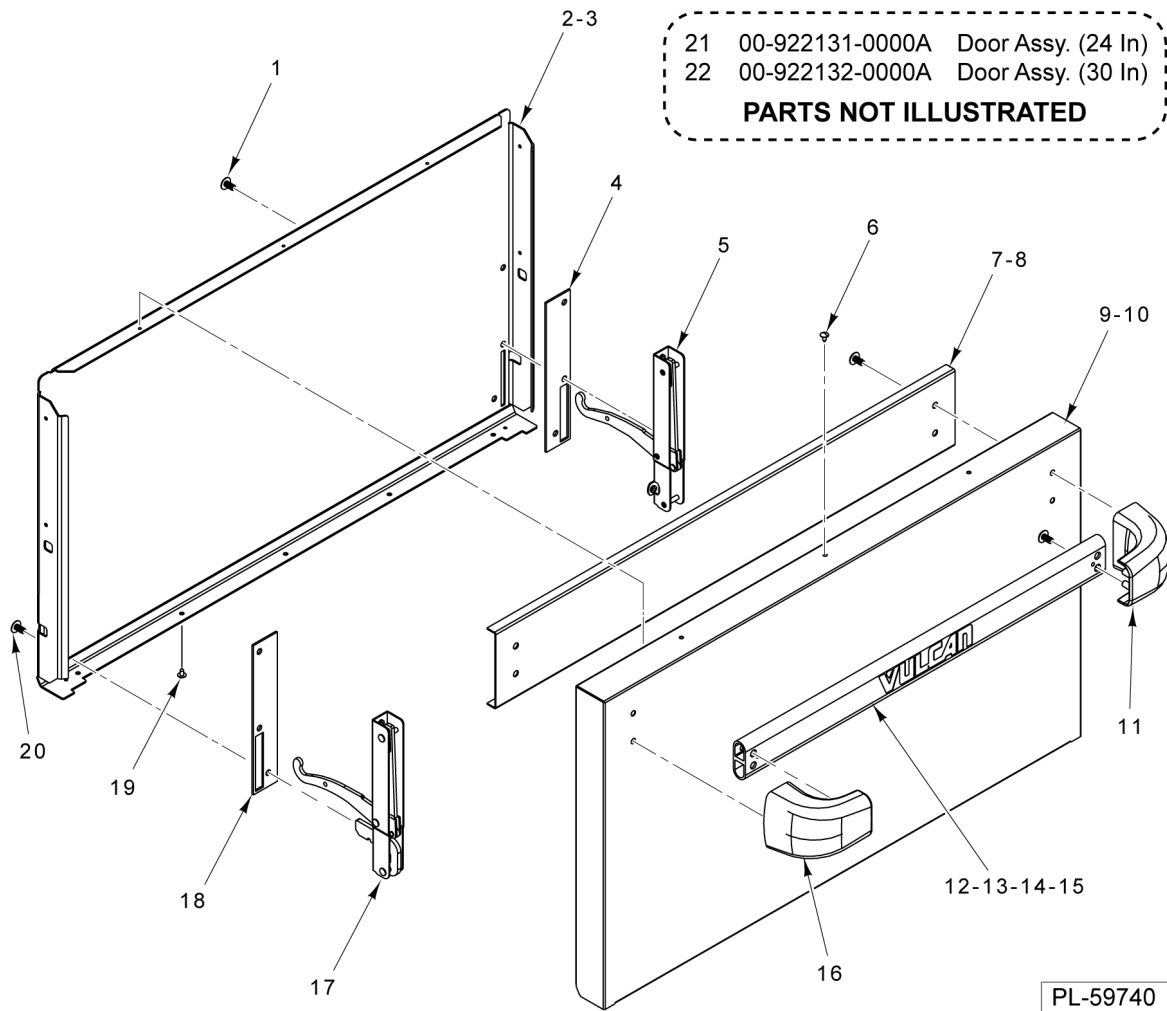

PL-59743

**BODY
(24 INCH)**

**BODY
(24 INCH)**

ILLUS. PL-59743	PART NO.	NAME OF PART	AMT.
1	00-921326	Side Liner - Left.....	1
2	00-921807	Panel - Side.....	1
3	00-923508-0000A	Oven Rack (24 In.).....	2
4	00-921611	Cover - Element.....	2
5	00-921786	Flue - Rear.....	1
6	00-921807	Panel - Side.....	1
7	00-413112-00012	Leg - Plate Mount (6 In.) (SST).....	4
8	00-921095	Insulation - Door Hinge.....	2
9	00-497029-00001	Door Hinge Stop.....	2
10	00-428179-000G1	Bracket - Kick Panel Mounting.....	2
11	00-921785	Kick Panel Assy.....	1
12	00-923515	Cavity Bottom (24 In. Oven).....	1
13	00-723369	Mach. Screw 1/4-20 x 1/2 Phil. Truss Hd.....	4
14	00-921325	Side Liner - Right.....	1
15	00-921064	Guide - Rack.....	4
16	00-927402	Plate - Element Mounting (24 In.).....	1
17	00-927403	Pan - Element (24 In.).....	1
18	00-958094-00001	Caster W/O Brake (6 In.).....	AR
19	00-958094-00002	Caster W/ Brake (6 In.).....	AR

**BODY
(36 INCH)**

**BODY
(36 INCH)**

ILLUS. PL-59744	PART NO.	NAME OF PART	AMT.
1	00-921326	Side Liner - Left.....	1
2	00-921807	Panel - Side.....	1
3	00-921010-0000A	Oven Rack (30 In.).....	2
4	00-921611	Cover - Element.....	2
5	00-921799	Channel - Back Flue.....	1
6	00-921807	Panel - Side.....	1
7	00-413112-00012	Leg - Plate Mount (6 In.) (SST).....	4
8	00-921095	Insulation - Door Hinge.....	2
9	00-497029-00001	Door Hinge Stop.....	2
10	00-428179-000G1	Bracket - Kick Panel Mounting.....	2
11	00-921721	Kick Panel Assy.....	1
12	00-921015	Cavity Bottom (30 In.).....	1
13	00-723369	Mach. Screw 1/4-20 x 1/2 Phil. Truss Hd.....	4
14	00-921325	Side Liner - Right.....	1
15	00-921064	Guide - Rack.....	4
16	00-927511-00001	Plate - Element Mounting (30 In.).....	1
17	00-927510-00001	Pan - Element (30 In.).....	AR
18	00-958094-00001	Caster W/O Brake (6 In.).....	AR
19	00-958094-00002	Caster W/ Brake (6 In.).....	AR