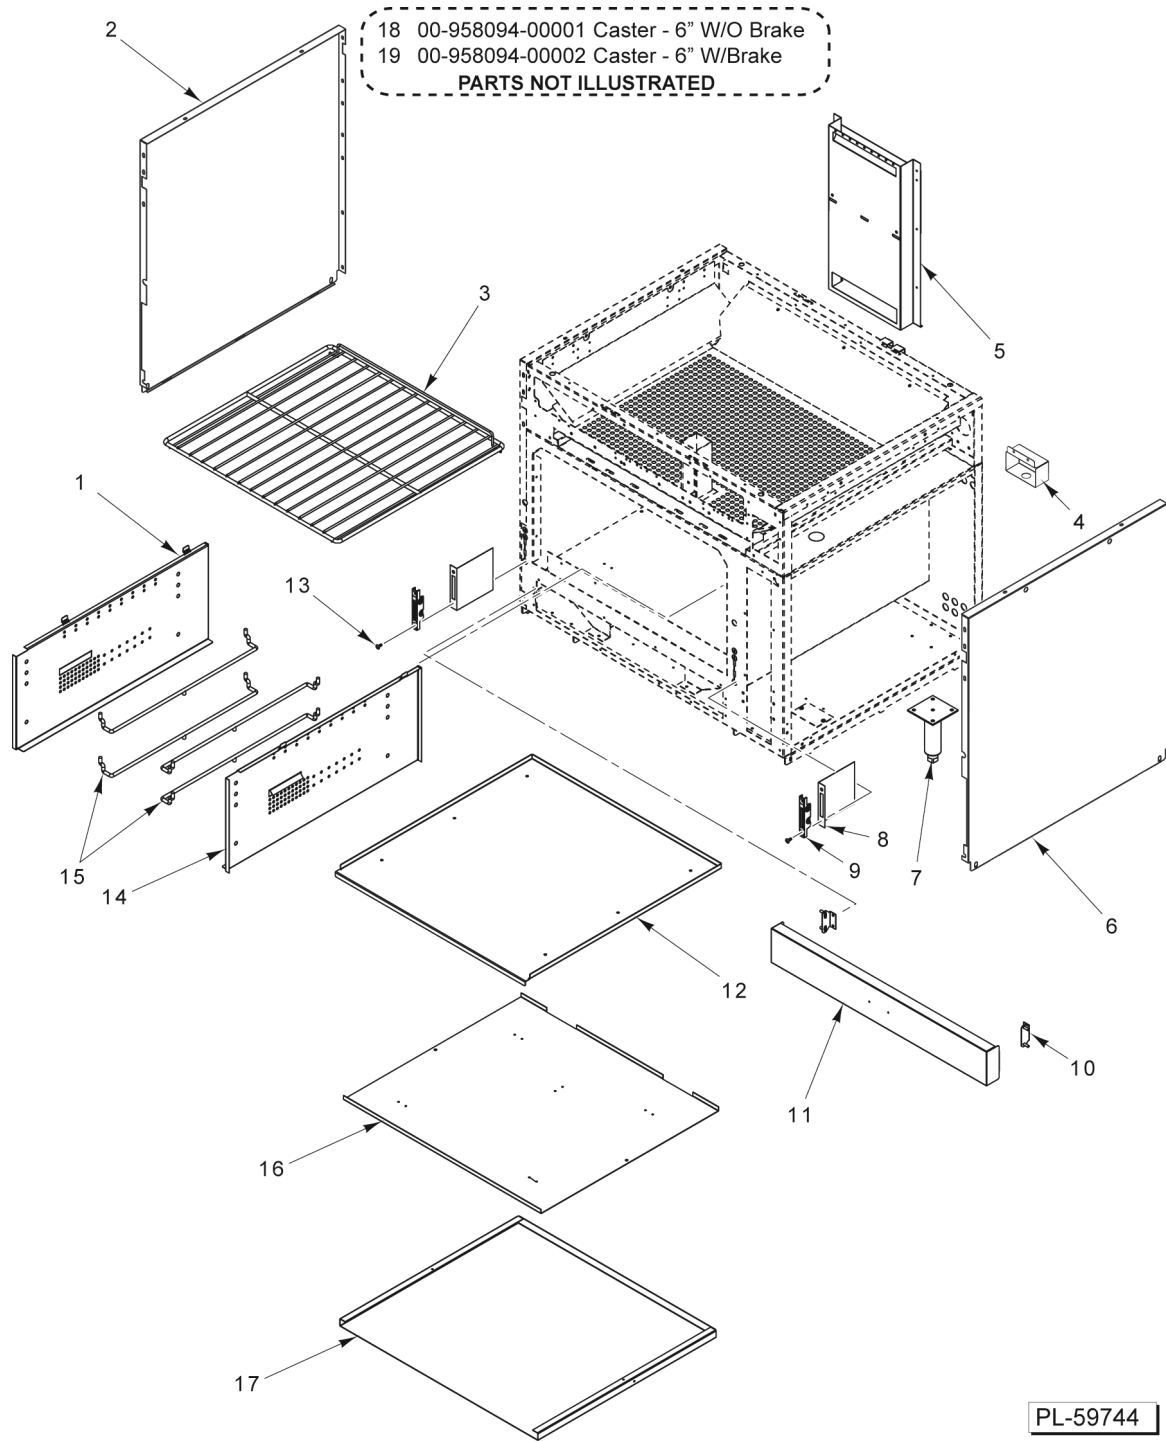

* Unit Can Have Items 3 & 8, 4 & 9, and / or 15 & 16

PL-59739

**BODY
(12 INCH)**

**BODY
(12 INCH)**

ILLUS.	PART NO.	NAME OF PART	AMT.
PL-59739			
1	00-927462	Handle - Crumb Tray.....	1
2	00-921807	Panel - Side.....	1
3	00-921317	Backsplash (12 In.).....	1
4	00-922140	Channel (LH).....	1
5	00-922141	Channel (RH).....	1
6	00-921713	Panel - Back (12 In.).....	1
7	00-927459	Bracket - Anchor.....	2
8	00-921807	Panel - Side.....	1
9	00-413112-00012	Leg - Plate Mount (6 In.) (SST).....	4
10	00-927464	Cover - Front.....	1
11	00-957916-00003	Nameplate - Small (Vulcan).....	1
12	00-723204	Nameplate - Small (Wolf).....	1
13	NS-047-78	Pal Nut (Used with Wolf Nameplate).....	2
14	NS-047-79	Pal Nut 3/16 (Used with Vulcan Nameplate).....	2
15	00-958094-00001	Caster W/O Brake (6 In.).....	AR
16	00-958094-00002	Caster W/ Brake (6 In.).....	AR

PL-59743

**BODY
(24 INCH)**

**BODY
(24 INCH)**

ILLUS. PL-59743	PART NO.	NAME OF PART	AMT.
1	00-921326	Side Liner - Left.....	1
2	00-921807	Panel - Side.....	1
3	00-923508-0000A	Oven Rack (24 In.).....	2
4	00-921611	Cover - Element.....	2
5	00-921786	Flue - Rear.....	1
6	00-921807	Panel - Side.....	1
7	00-413112-00012	Leg - Plate Mount (6 In.) (SST).....	4
8	00-921095	Insulation - Door Hinge.....	2
9	00-497029-00001	Door Hinge Stop.....	2
10	00-428179-000G1	Bracket - Kick Panel Mounting.....	2
11	00-921785	Kick Panel Assy.....	1
12	00-923515	Cavity Bottom (24 In. Oven).....	1
13	00-723369	Mach. Screw 1/4-20 x 1/2 Phil. Truss Hd.....	4
14	00-921325	Side Liner - Right.....	1
15	00-921064	Guide - Rack.....	4
16	00-927402	Plate - Element Mounting (24 In.).....	1
17	00-927403	Pan - Element (24 In.).....	1
18	00-958094-00001	Caster W/O Brake (6 In.).....	AR
19	00-958094-00002	Caster W/ Brake (6 In.).....	AR