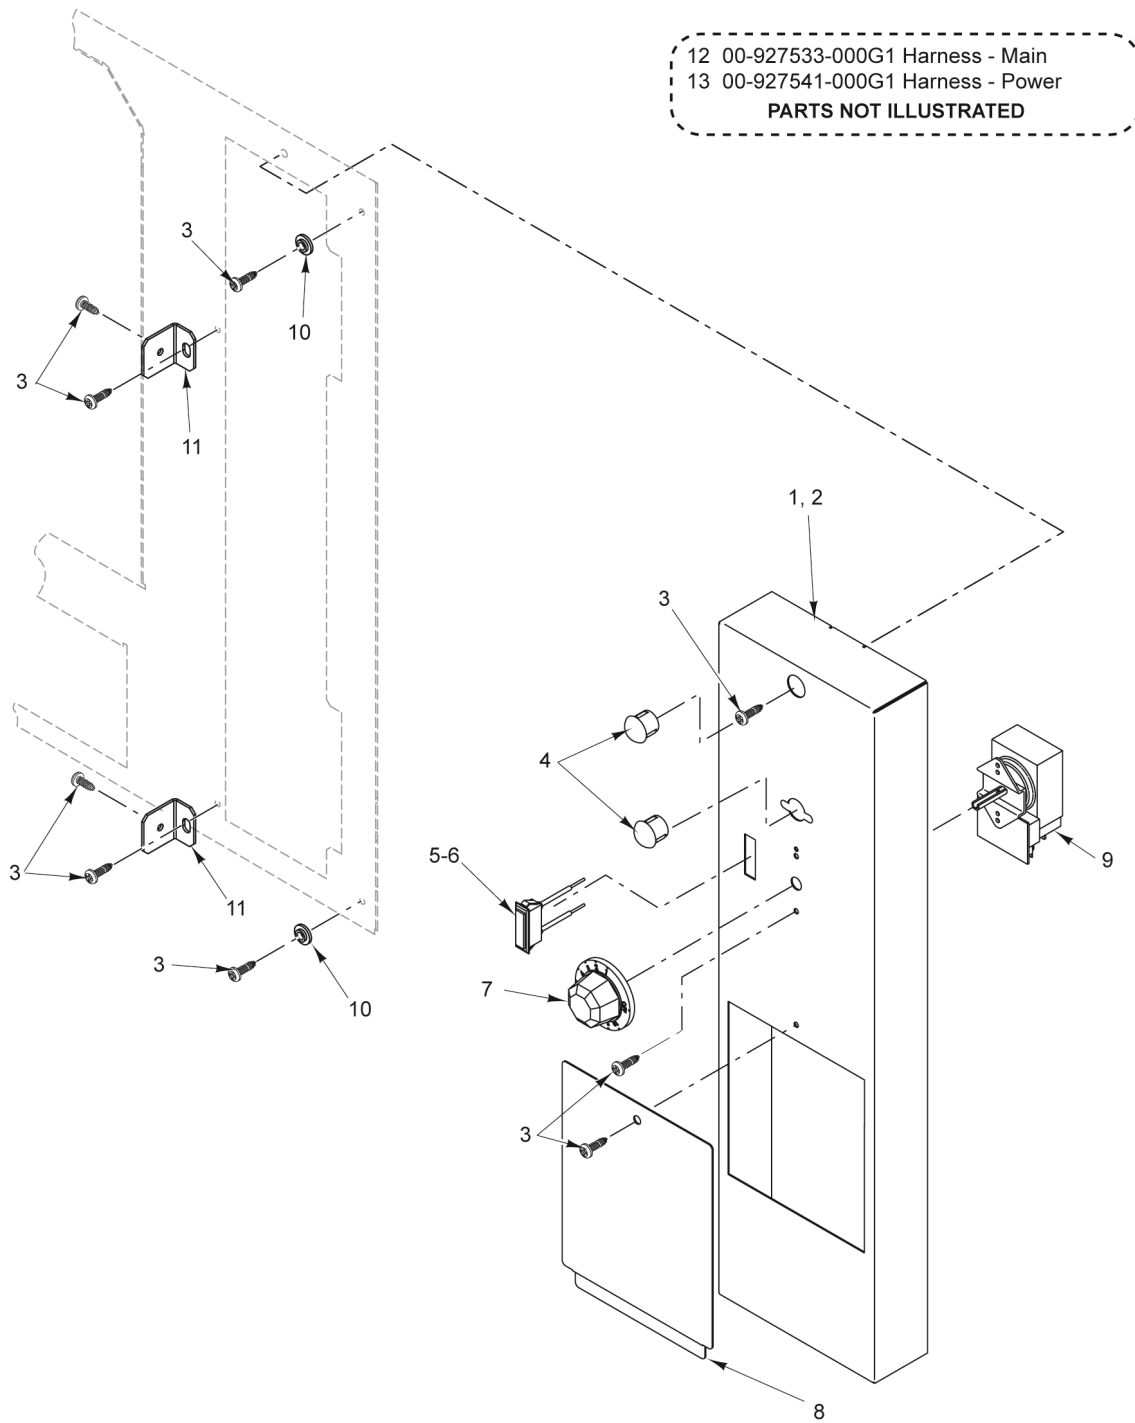

* (Service part, not required if the French Plate is being replaced.)

PL-59734

**OVEN CONTROLS
(208-240 V.)**

**OVEN CONTROLS
(208-240 V.)**

ILLUS.	PART NO.	NAME OF PART	AMT.
PL-59734			
*1	00-927506	Panel - Control, Electric.....	1
**2	00-961562-000EV	Panel - Oven.....	1
3	00-730228	Self-Tapping Screw 10-24 x 1/2 Phil. Truss Hd.....	AR
*4	00-928068-00001	Plug.....	1
5	00-927603-00001	Knob - Infinite Switch.....	1
6	00-428900-000G3	Light - Indicator.....	1
7	00-418060-00002	Dial - Thermostat.....	1
8	00-927507	Door - Access.....	1
9	00-411506-00014	Thermostat (175-550 Deg. F).....	1
10	00-411503-00004	Switch - Infinite Switch.....	1
11	NS-047-80	Lock Nut 3/8-24 Hex.....	1
**12	00-961551	Bracket - Oven Panel.....	2
**13	00-961552	Washer - Shoulder.....	2
14	00-927533-000G1	Harness - Main (LH).....	1
15	00-927541-000G1	Harness - Power.....	1

* Before June 2017
 ** Starting June 2017

PL-65169

**OVEN CONTROLS
(480 V.)**

**OVEN CONTROLS
(480 V.)**

ILLUS.	PART NO.	NAME OF PART	AMT.
PL-65169			
*1	00-927506	Panel - Control, Electric.....	1
**2	00-961562-EV480	Panel - Oven.....	1
3	00-730228	Self-Tapping Screw 10-24 x 1/2 Phil. Truss Hd.....	AR
*4	00-928068-00001	Plug.....	2
5	00-428900-000G3	Light - Indicator.....	1
6	00-417876-00001	Resistor (300 K., 1/4 W.).....	1
7	00-418060-00002	Dial - Thermostat.....	1
8	00-927507	Door - Access.....	1
9	00-411506-00014	Thermostat (175-550 Deg. F).....	1
**10	00-961552	Washer - Shoulder.....	2
**11	00-961551	Bracket - Oven Panel.....	2
12	00-927533-000G1	Harness - Main (LH).....	1
13	00-927541-000G1	Harness - Power.....	1