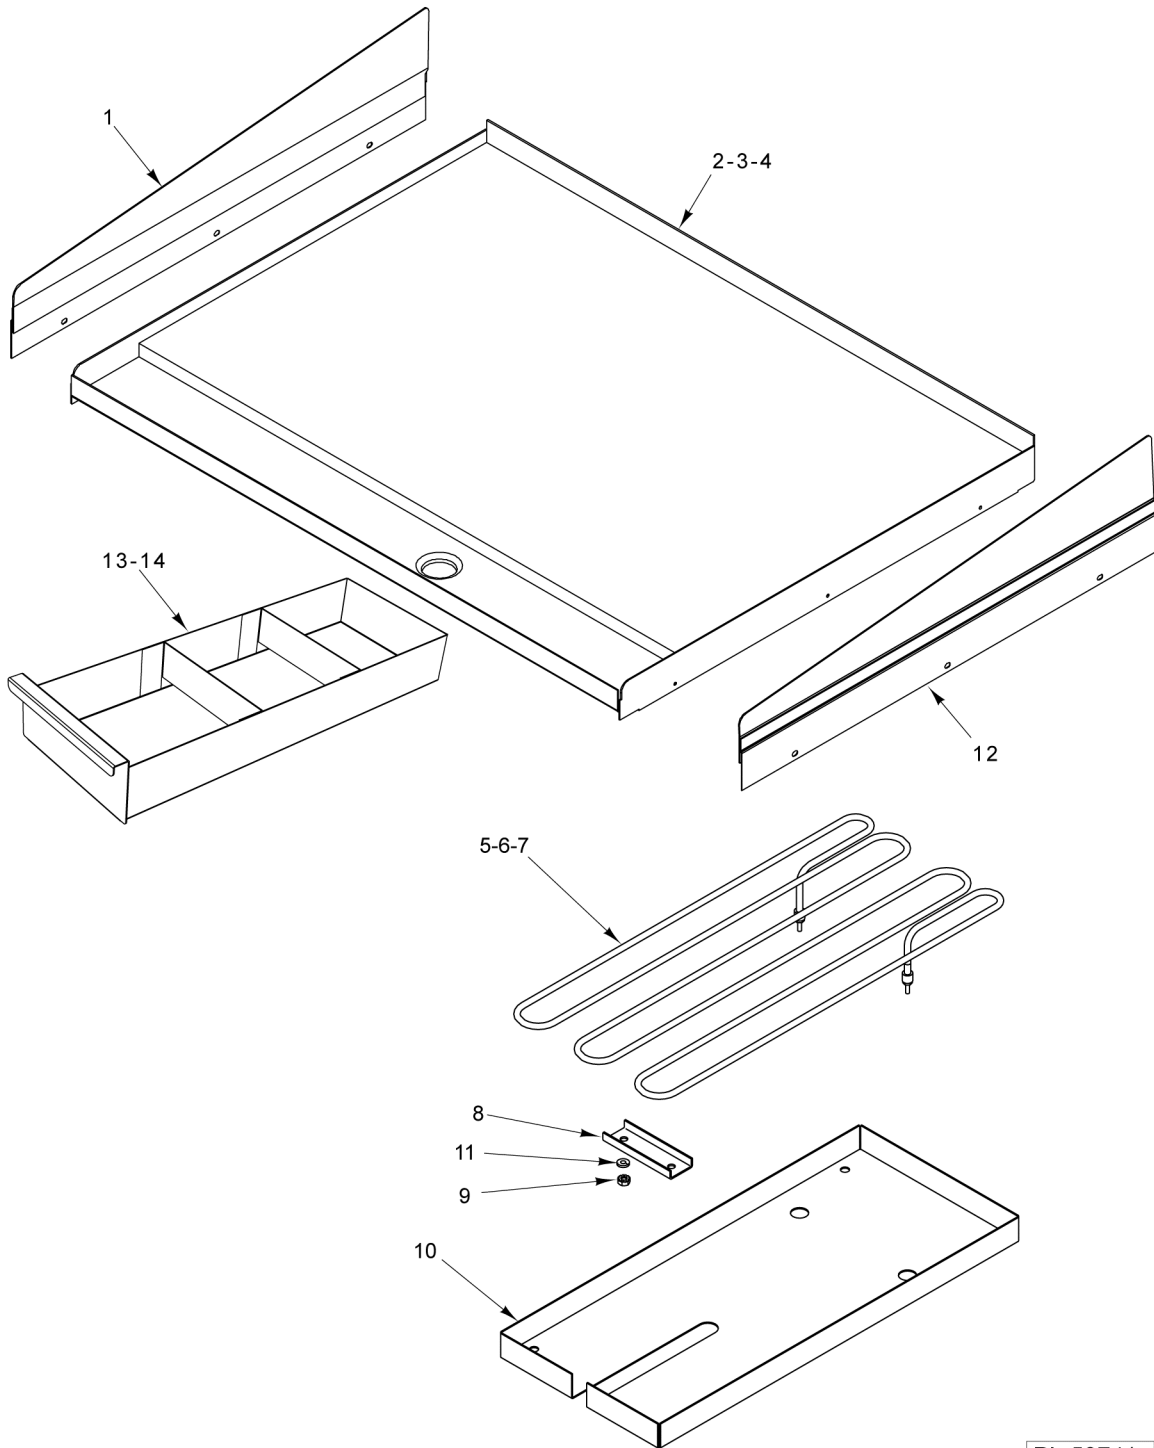

PL-59741

RANGE GRIDDLE

RANGE GRIDDLE

ILLUS.	PART NO.	NAME OF PART	AMT.
PL-59741			
1	00-926527-0000A	Splash Assy. - Outer (LH).....	1
2		Griddle Plate Assy. (12 In.).....	1
3	00-924511-0000A	Griddle Plate Assy. (24 In.).....	1
4	00-926500-0000A	Griddle Plate Assy. (36 In.).....	1
5	00-922550-0208A	Element - Griddle (208V).....	1
6	00-922550-0240A	Element - Griddle (240V).....	1
7	00-922550-0480A	Element - Griddle (480V).....	10
8	00-927415	Brace - Griddle Element.....	1
9	NS-046-52	Nut Assy. 1/4-20 Hex.....	1
*10		Cover - Griddle Element - Included in Kit (item 5, 6 and 7).....	AR
11		Lockwasher.....	AR
12	00-926513-0000A	Splash Assy. - Outer (RH).....	1
13	00-922354-0SLIM	Grease Can 12 In.....	1
14	00-922354	Grease Can 24 In. & 36 In.....	1

* Only available in kit. See item #5, 6, and 7 for kits.