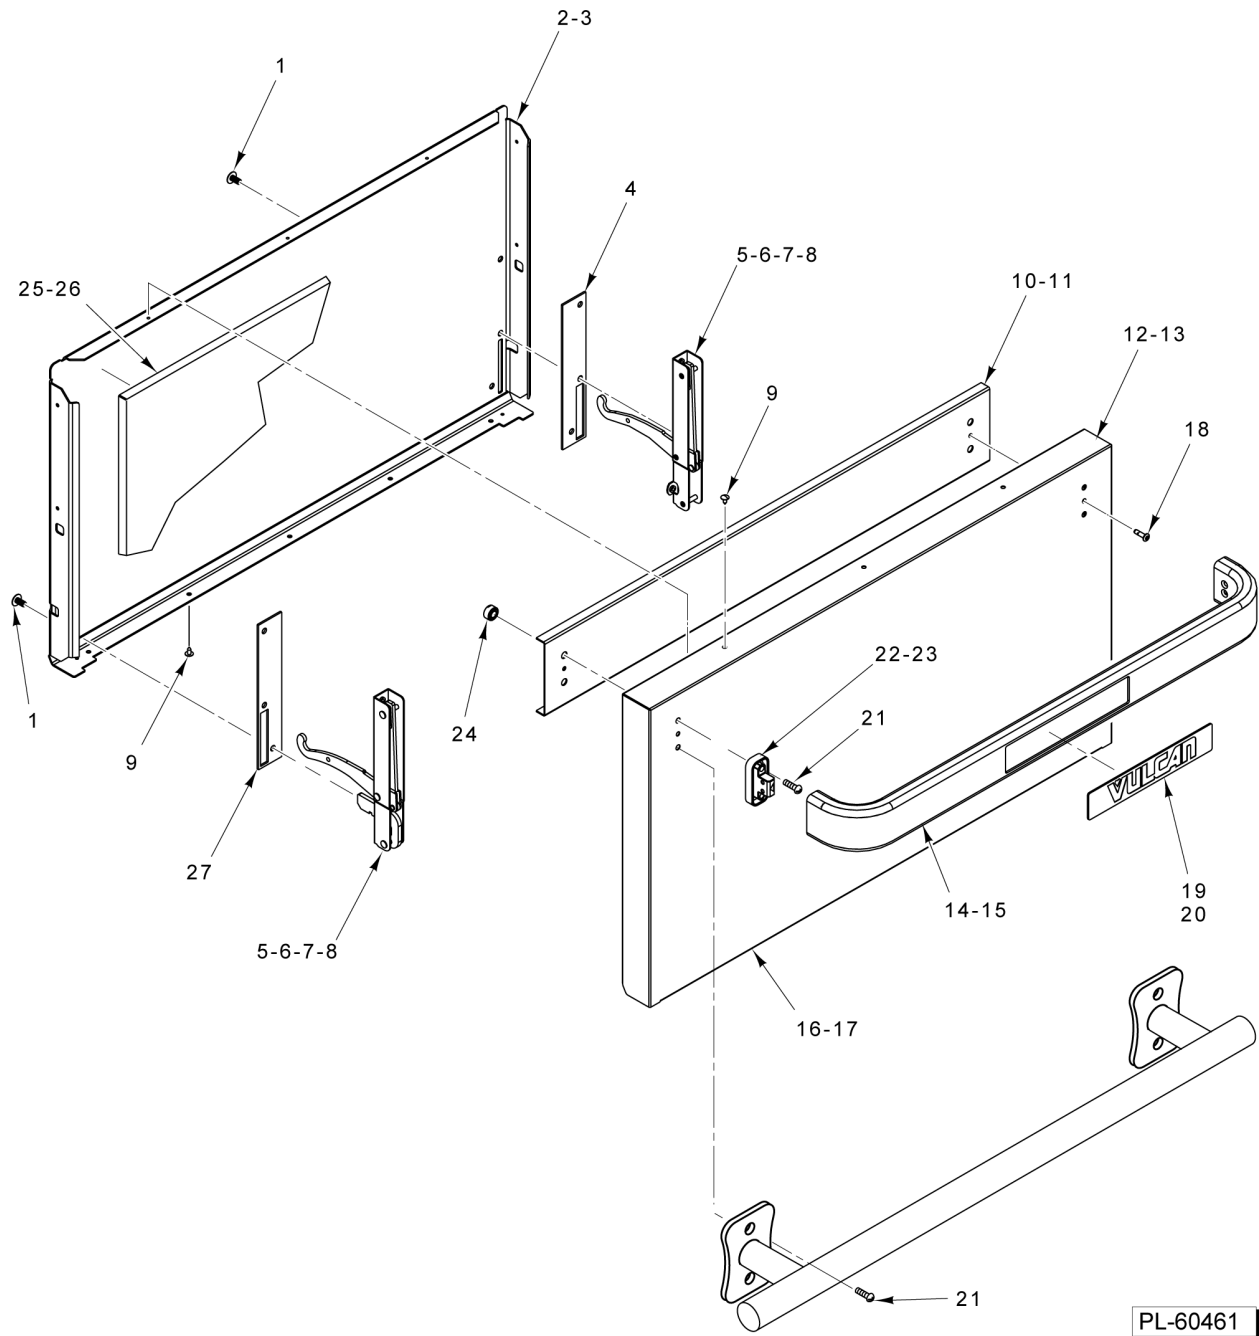

**DOOR ASSEMBLY
(AFTER 10/31/2014)**

**DOOR ASSEMBLY
(AFTER 10/31/2014)**

ILLUS. PL-60461	PART NO.	NAME OF PART	AMT.
1	00-723369	Mach. Screw 1/4-20 x 1/2 Phil. Truss Hd.....	AR
2	00-922030	Liner - Door (24 In.).....	1
3	00-921022	Liner - Door (30 In.).....	1
4	00-921033	Insulator - Door Hinge.....	1
5	00-497027-00001	Hinge - Door Spring (RH).....	1
6	00-730240	Mach. Screw #8 x 1/2.....	3
7	00-922702-00024	Reinforcment - Door (24 In.).....	1
8	00-922702-00030	Reinforcement - Door (30 In.).....	1
9	00-922701-00024	Panel - Door (24 In.).....	1
10	00-922701-00030	Panel - Door (30 In.).....	1
11	00-497027-00002	Hinge - Door Spring (LH).....	1
*12	00-922710-00024	Handle - Door (24 In.).....	1
*13	00-922710-00030	Handle - Door (30 In.).....	1
14	00-922700-00A24	Door Assy. (24 In.).....	1
15	00-922700-00A30	Door Assy. (30 In.).....	1
16	RS-033-05	Screw.....	2
*17	00-922712-00001	Logo (Vulcan).....	1
*18	00-922712-00002	Logo (Wolf).....	1
19	00-723369	Mach. Screw 1/4-20 x 1/2 Phil. Truss Hd.....	AR
*20	00-922711	Cap - Door Handle.....	2
21		Nut.....	4
22	00-923529	Insulation - Door (24 In.).....	1
23	00-921102	Insulation - Door (36 In.).....	1
24	00-921033	Insulator - Door Hinge.....	1
**25	00-961400-00024	Handle - Oven (24").....	1
**26	00-961400-00036	Handle - Oven (36").....	1

* Before June 2017
** June 2017 and After