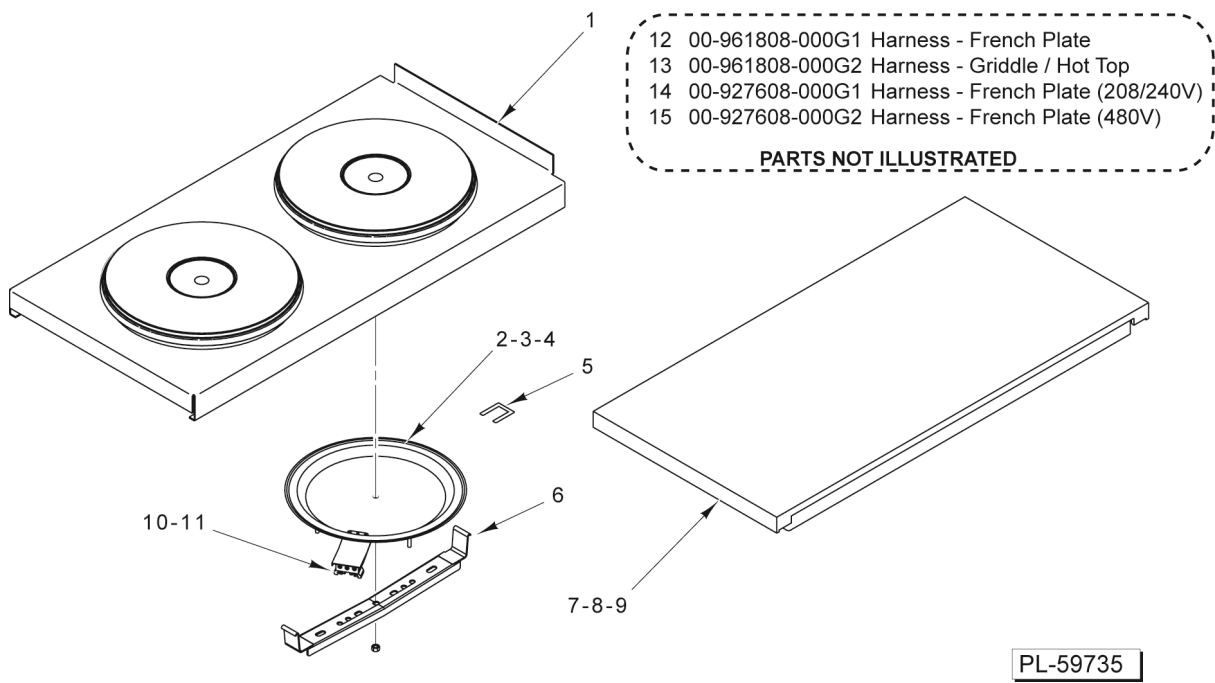

CATALOG OF REPLACEMENT PARTS

EV SERIES ELECTRIC RANGES

EV12
EV24S
EV36S
EV48S
EV60S
EV72S

Table of Contents

5	PLATES
7	OVEN CONTROLS (208-240 V.)
9	OVEN CONTROLS (480 V.)
11	CONTROLS AND ELECTRICAL COMPONENTS (12 INCH)
13	CONTROLS AND ELECTRICAL COMPONENTS (24 INCH)
15	CONTROLS AND ELECTRICAL COMPONENTS (36 INCH)
17	BODY (12 INCH)
19	BODY (24 INCH)
21	BODY (36 INCH)
23	DOOR ASSEMBLY (BEFORE 10/31/2014)
25	DOOR ASSEMBLY (AFTER 10/31/2014)
27	RANGE GRIDDLE
29	BACKSPLASH, SHELF, AND BULL NOSE (ALL SIZES)
31	OVEN ELEMENT

PLATES

PLATES

ILLUS.	PART NO.	NAME OF PART	AMT.
PL-59735			
1	00-927501-0000A	Plate - Aeration (French Plate).....	AR
2	00-421240-00001	Plate - French E.G.O. (208 V.).....	AR
3	00-421240-00002	Plate - French E.G.O. (240 V.).....	AR
4	00-421240-00003	Plate - French E.G.O. (480 V.).....	AR
5	00-415049-00001	Strap - Jumper.....	AR
6	00-415048-00001	Clamp.....	AR
7	00-421320-00001	Top - Hot (208 V.).....	AR
8	00-421320-00002	Top - Hot (240 V.).....	AR
9	00-421320-00003	Top - Hot (480 V.).....	AR
*10	00-335223-00001	Terminal Block Assy. (Plate) (208-240 V.).....	AR
*11	00-335223-00002	Terminal Block Assy. (Plate) (480 V.).....	AR
12	00-961808-000G1	Harness - French Plates (Infinite Switch to Element).....	AR
13	00-961808-000G2	Harness - Griddle / Hot Top (Thermostat to Element).....	AR
14	00-927608-000G1	Harness - French Plate (208/240 V.).....	AR
15	00-927608-000G2	Harness - French Plate (480 V.).....	AR