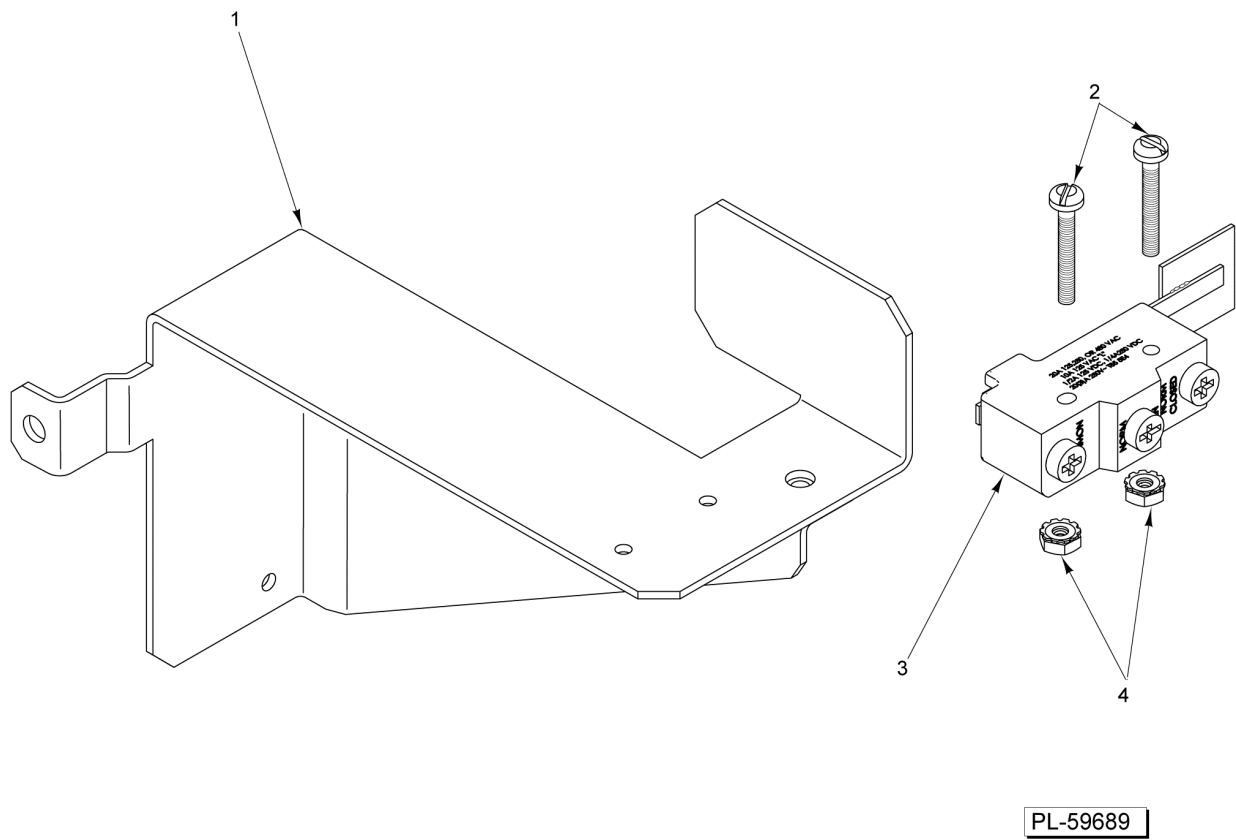

**STANDARD OVEN CONTROL
(24 INCH)**

**STANDARD OVEN CONTROL
(24 INCH)**

ILLUS.	PART NO.	NAME OF PART	AMT.
PL-65056			
1	00-921356-0000A	Manifold.....	1
2	00-922021	Thermostat.....	1
3	00-498356	Pipe - Flanged Thermostat Mount.....	1
4	00-922046-00024	Knob - Adjustable (BJ Valve).....	1
5	00-922015	Elbow.....	1

PL-59690

**STANDARD OVEN CONTROL
(30 INCH)**

**STANDARD OVEN CONTROL
(30 INCH)**

ILLUS.	PART NO.	NAME OF PART	AMT.
PL-59690			
1	00-922019	Screw 10-24 x 1.....	2
2	00-922020	BJ Thermostat.....	1
3	00-922015	Elbow.....	1
4	00-730534	Nut 10-24 Hex KEPS.....	2
5	00-922017	Fitting 1/8 x 7/16.....	1
6	00-922179	Panel - Control (Standard).....	1
7	00-922046	Knob - Adjustable BJ Thermostat.....	1
8	00-922160-0000A	Valve Assy. - Safety.....	1
	00-412788-00004	Thermocouple - 48" Lg.....	1
9	00-426508-00008	Flex Tubing (8 In.).....	1
10	00-922178	Bracket - Controller.....	1
11	00-498356	Pipe - Flanged Thermostat Mount.....	1

**CONVECTION OVEN CONTROL
(30 INCH)**

ILLUS.	PART NO.	NAME OF PART	AMT.
PL-59691			
1	00-426508-00008	Flex Tubing (8 In.).....	1
2	FP-085-68	Fitting- Elbow (7/16 TBG X 3/8 MPT).....	1
3	00-498096-00550	Valve (550F) T-Stat Combo.....	1
4	FP-085-42	Fitting - Tube (7/16 TBG X 3/8 MPT).....	1
5	00-426508-00008	Flex Tubing (8 In.).....	1
6	00-921369	Panel - Control (Convection).....	1
7	00-921686	Knob - Gas Valve.....	1
8	00-921528	Switch - Rocker.....	1
9	00-922180	Bracket - Mounting.....	1
10	00-922160-0000A	Valve Assy. - Safety.....	1
	00-412788-00004	Thermocouple - 48" Lg.....	1
11	FP-085-42	Fitting - Tube (7/16 TBG X 3/8 MPT).....	1
12	00-770085-00002	Solenoid.....	1
13	FP-085-42	Fitting - Tube (7/16 TBG X 3/8 MPT).....	1