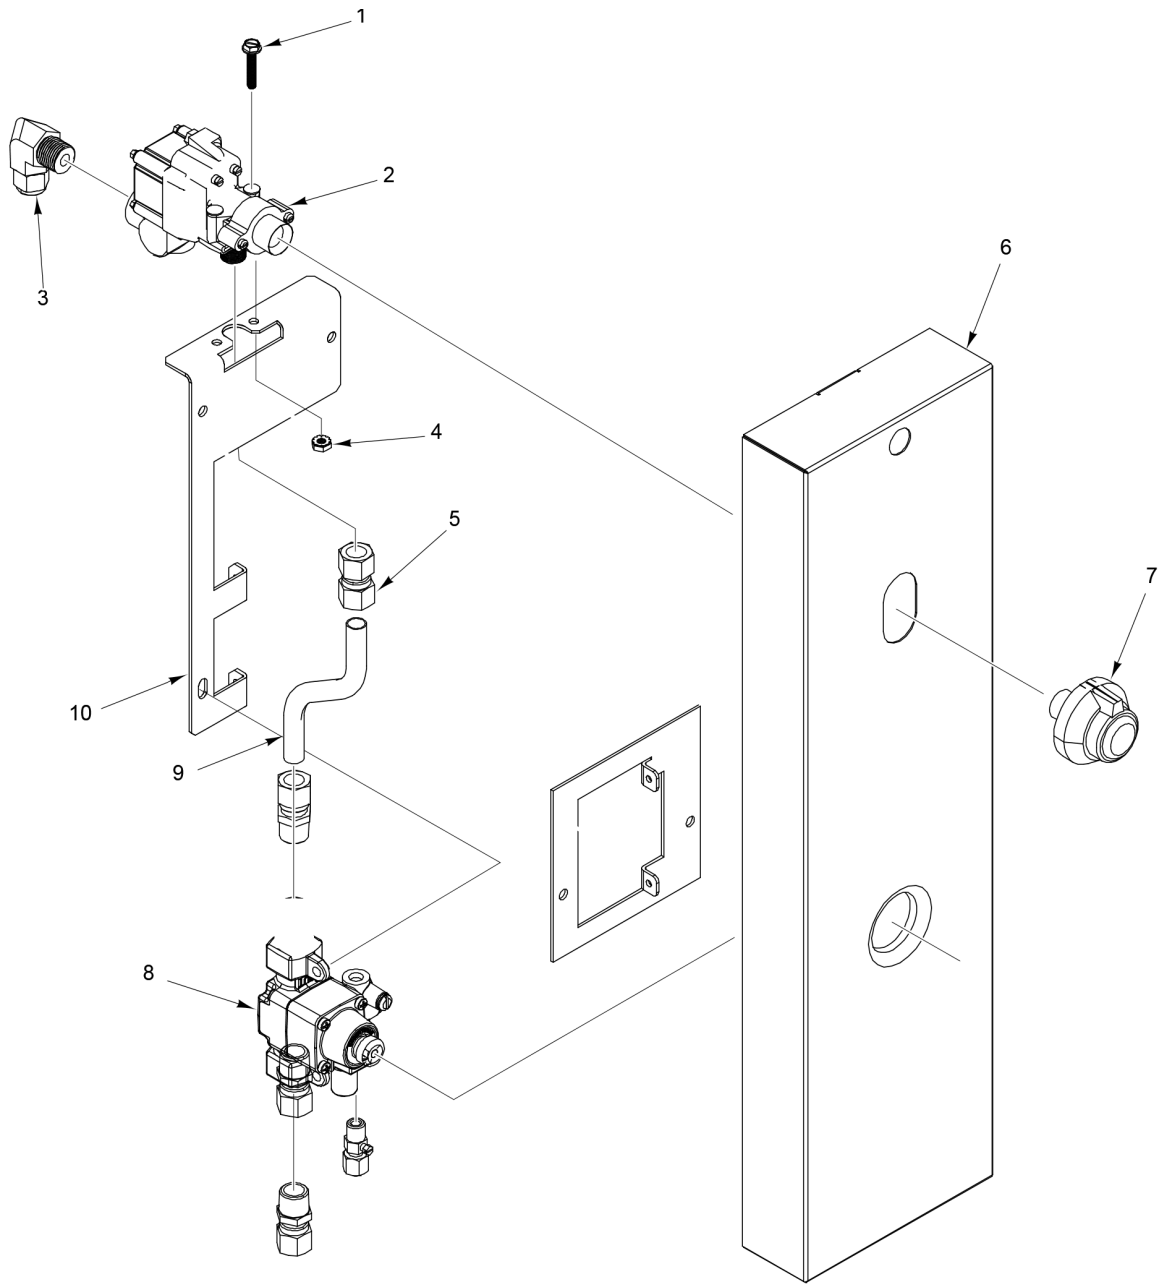

* (See Orifice Chart)

PL-59702

GRIDDLE/BROILER PANELS

GRIDDLE/BROILER PANELS

ILLUS.	PART NO.	NAME OF PART	AMT.
PL-59702			
1	00-926527-0000A	Splash Assy. - Outer (LH).....	1
2	00-927673-0000A	Griddle Plate Assy.....	1
3	00-926513-0000A	Splash Assy. - Outer (RH).....	1
4	00-921093	Guard - Motor.....	1
5	00-921529	Bracket - Convection Oven.....	1
6	00-921410	Cover - Flue.....	1
7	00-924022	Deflector - OTB Module (12 In.).....	1
8	00-927672	Panel - Griddle/Broiler.....	1
9	00-921884-012GB	Bull Nose Griddle Broiler (12 In.).....	1
10	00-921882	Bracket - Manifold Cover (RH).....	1
11	00-927676	Support - Bracket.....	1
12	00-921889	Support - Bracket.....	1
13	00-927686	Bracket.....	1
14	00-922006	Support - Insulation.....	1
15	2240-2241	Grommet - Heyco.....	1
16	00-927686	Bracket.....	1
17	00-927678	Panel.....	1
18	00-921247-0000A	Crumb Tray Assy.....	1
19	00-417669-000G1	Tray Weldment - Drip (Broiler).....	1

**STANDARD OVEN CONTROL
(24 INCH)**

**STANDARD OVEN CONTROL
(24 INCH)**

ILLUS.	PART NO.	NAME OF PART	AMT.
PL-65056			
1	00-921356-0000A	Manifold.....	1
2	00-922021	Thermostat.....	1
3	00-498356	Pipe - Flanged Thermostat Mount.....	1
4	00-922046-00024	Knob - Adjustable (BJ Valve).....	1
5	00-922015	Elbow.....	1

PL-59690

**STANDARD OVEN CONTROL
(30 INCH)**

**STANDARD OVEN CONTROL
(30 INCH)**

ILLUS.	PART NO.	NAME OF PART	AMT.
PL-59690			
1	00-922019	Screw 10-24 x 1.....	2
2	00-922020	BJ Thermostat.....	1
3	00-922015	Elbow.....	1
4	00-730534	Nut 10-24 Hex KEPS.....	2
5	00-922017	Fitting 1/8 x 7/16.....	1
6	00-922179	Panel - Control (Standard).....	1
7	00-922046	Knob - Adjustable BJ Thermostat.....	1
8	00-922160-0000A	Valve Assy. - Safety.....	1
	00-412788-00004	Thermocouple - 48" Lg.....	1
9	00-426508-00008	Flex Tubing (8 In.).....	1
10	00-922178	Bracket - Controller.....	1
11	00-498356	Pipe - Flanged Thermostat Mount.....	1