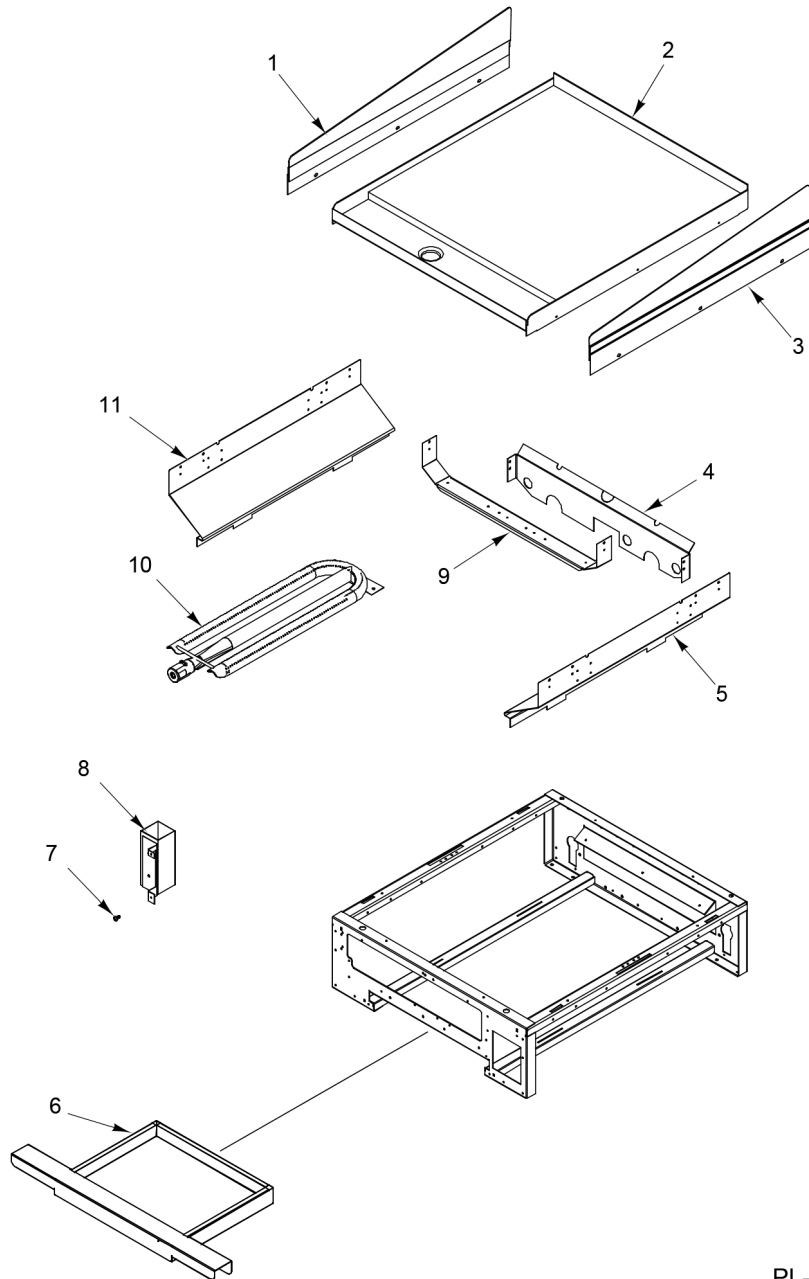

* (See Orifice Chart)

PL-59696

**GRIDDLE TOP MODULE
(12 INCH)**

**GRIDDLE TOP MODULE
(12 INCH)**

ILLUS. PL-59696	PART NO.	NAME OF PART	AMT.
1	00-921884-00012	Bull Nose (12 In.).....	1
2	00-924012-0000A	Griddle Assy.....	1
3	00-924016-0000A	Grease Chute Assy.....	1
4	00-924028	Heat Shield (12 In.) (Griddle).....	1
5	00-925015	Drip Pan Guide.....	1
6	00-924019	Support - Burner.....	1
7	00-925015	Drip Pan Guide.....	1
8	00-921782	Shield - Rear.....	1
*9		Cap.....	1
10	00-924020-0000A	Burner - Griddle XL.....	1
11	00-497240	Valve - Manual Griddle.....	1
12	00-921883	Bracket - Manifold Cover (LH).....	1
13	00-428300	Knob.....	1
14	00-921885-00012	Cover - Gas Manifold.....	1
15	00-921882	Bracket - Manifold Cover (RH).....	1
16	00-922146-0000A	Manifold.....	1
17	00-719370	Plug.....	1
18	00-719189	Valve - Single Pilot.....	1
19	00-428915-00001	Griddle Pilot Tube/Tip Assy.....	1
20	00-413302-00001	Clip - Pilot Mounting.....	1
21	00-923011	Support - Insulation.....	1
22	00-924009-0000A	Tray - Crumb.....	1

* (See Orifice Chart)

PL-59698

**GRIDDLE TOP MODULE
(24 INCH)**

**GRIDDLE TOP MODULE
(24 INCH)**

ILLUS.	PART NO.	NAME OF PART	AMT.
PL-59698			
1	00-926527-0000A	Splash Assy. - Outer (LH).....	1
2	00-924511-0000A	Griddle Plate Assy. (24 In.).....	1
3	00-926513-0000A	Splash Assy. - Outer (RH).....	1
4	00-921783	Heat Shield (T-Stat Griddle).....	1
5	00-925015	Drip Pan Guide.....	1
6	00-921473-0000A	Tray - Crumb.....	1
7	00-730228	Self-Tapping Screw 10-24 x 1/2 Phil. Truss Hd.....	AR
8	00-926519-0000A	Grease Chute Assy.....	1
9	00-924503	Burner Support.....	2
10	00-926509-0000A	Burner - Griddle XL.....	2
11	00-925015	Drip Pan Guide.....	1