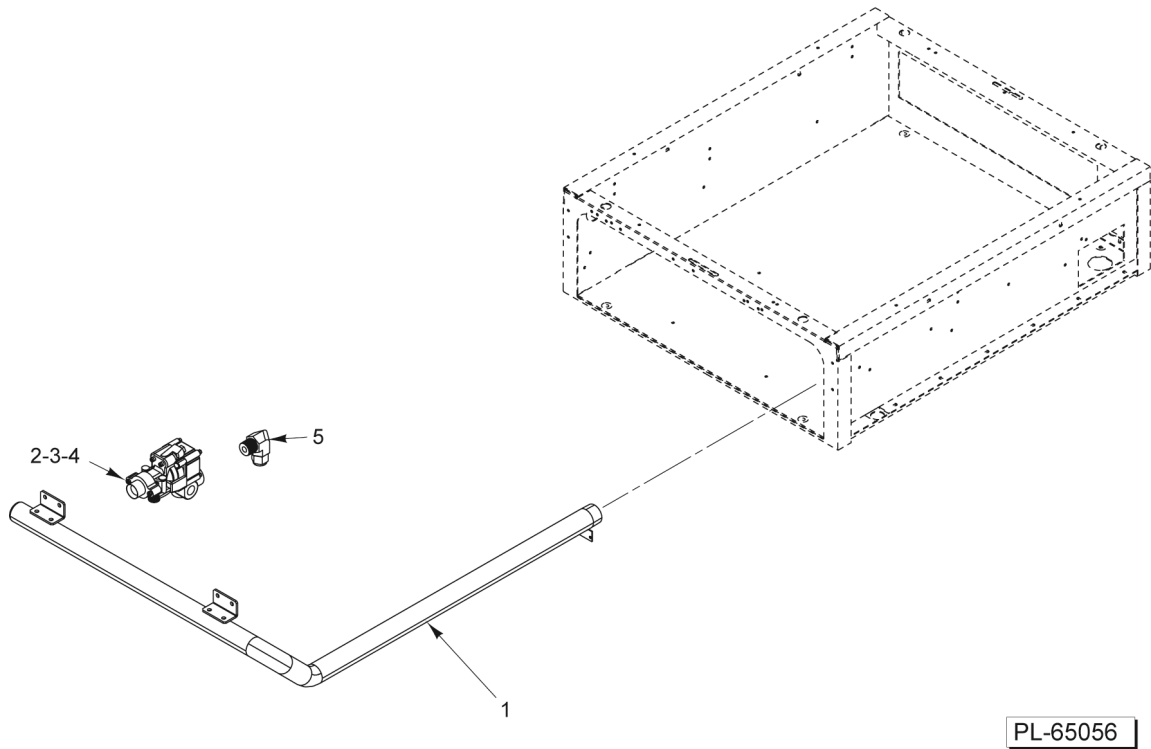

* (See Orifice Chart)

PL-59702

GRIDDLE/BROILER PANELS

GRIDDLE/BROILER PANELS

ILLUS.	PART NO.	NAME OF PART	AMT.
PL-59702			
1	00-926527-0000A	Splash Assy. - Outer (LH).....	1
2	00-927673-0000A	Griddle Plate Assy.....	1
3	00-926513-0000A	Splash Assy. - Outer (RH).....	1
4	00-921093	Guard - Motor.....	1
5	00-921529	Bracket - Convection Oven.....	1
6	00-921410	Cover - Flue.....	1
7	00-924022	Deflector - OTB Module (12 In.).....	1
8	00-927672	Panel - Griddle/Broiler.....	1
9	00-921884-012GB	Bull Nose Griddle Broiler (12 In.).....	1
10	00-921882	Bracket - Manifold Cover (RH).....	1
11	00-927676	Support - Bracket.....	1
12	00-921889	Support - Bracket.....	1
13	00-927686	Bracket.....	1
14	00-922006	Support - Insulation.....	1
15	2240-2241	Grommet - Heyco.....	1
16	00-927686	Bracket.....	1
17	00-927678	Panel.....	1
18	00-921247-0000A	Crumb Tray Assy.....	1
19	00-417669-000G1	Tray Weldment - Drip (Broiler).....	1