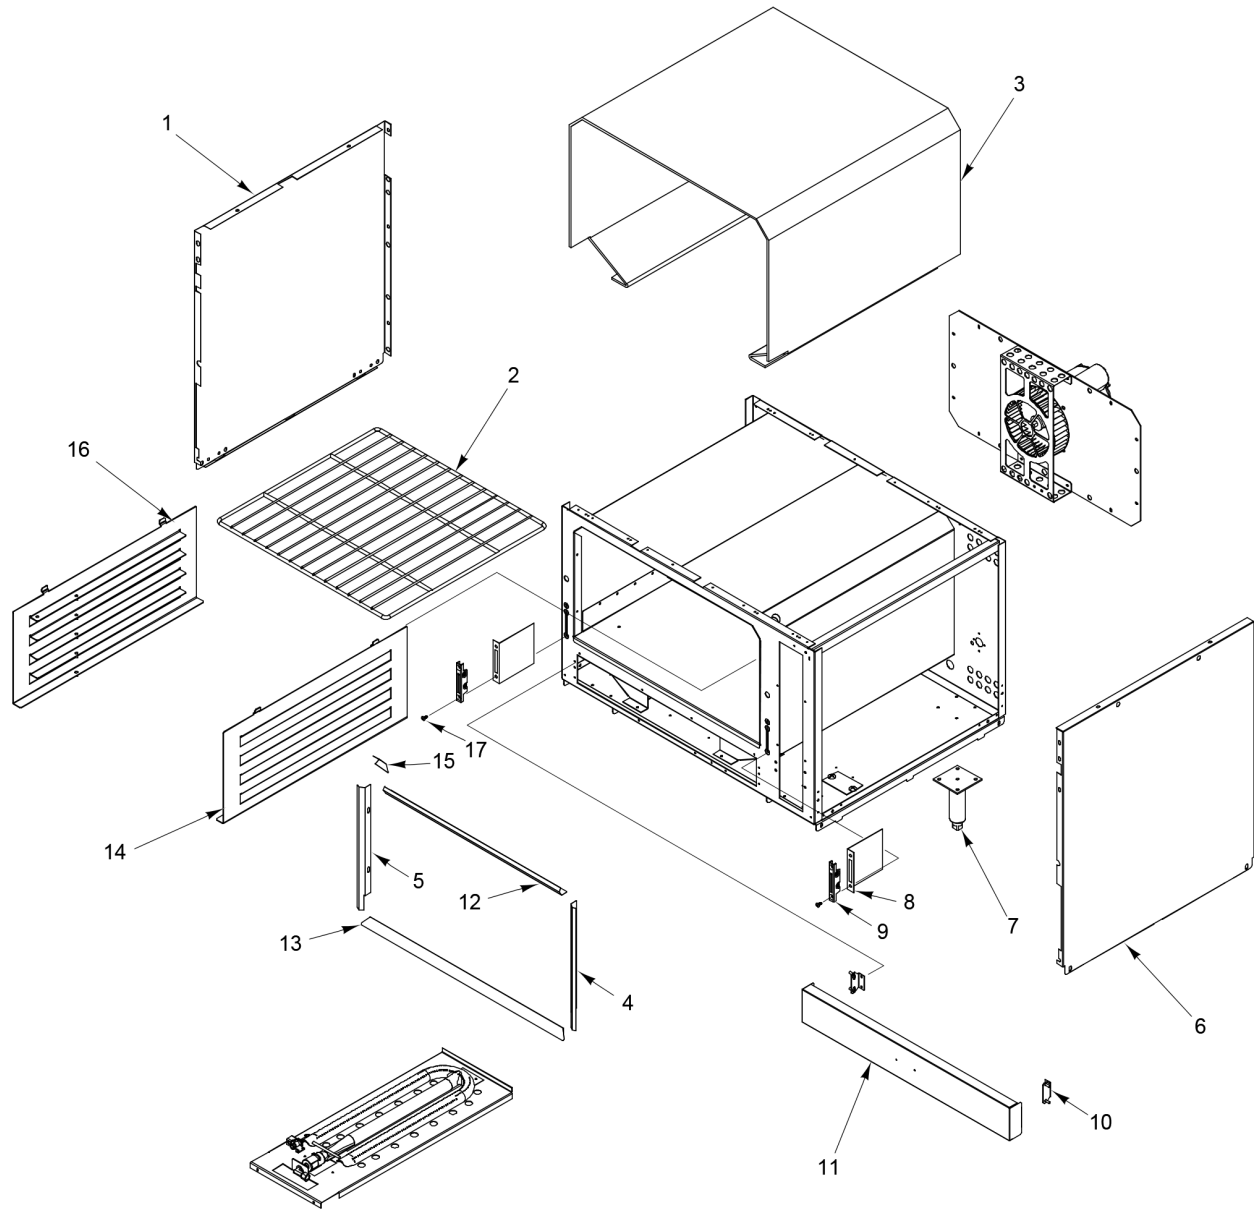

PL-59692

**STANDARD OVEN CAVITY
(24 INCH)**

**STANDARD OVEN CAVITY
(24 INCH)**

ILLUS.	PART NO.	NAME OF PART	AMT.
PL-59692			
1	00-921807	Panel - Side.....	1
2	00-923508-0000A	Oven Rack (24 In.).....	2
3	00-921527	Insulation Blanket.....	1
4	00-921786	Flue - Rear.....	1
5	00-921799	Channel - Back Flue.....	1
6	00-921807	Panel - Side.....	1
7	00-413112-00012	Leg (6 In.).....	4
8	00-921095	Insulation - Door Hinge.....	2
9	00-497029-00001	Door Hinge Stop.....	2
10	00-428179-000G1	Bracket - Kick Panel Mounting.....	2
11	00-921785	Kick Panel Assy.....	1
12	00-923515	Cavity Bottom (24 In. Oven).....	1
13	00-923516	Flame Deflector.....	1
14	00-921078	Side Panel - Right.....	1
15	00-921064	Guide - Rack.....	4
16	00-921073	Side Panel - Left.....	1
17	00-723369	Mach. Screw 1/4-20 x 1/2 Phil. Truss Hd.....	4

PL-59693

**STANDARD OVEN CAVITY
(36 INCH)**

**STANDARD OVEN CAVITY
(36 INCH)**

ILLUS.	PART NO.	NAME OF PART	AMT.
PL-59693			
1	00-921807	Panel - Side.....	1
2	00-921010-0000A	Oven Rack (30 In.).....	2
3	00-921035	Insulation Blanket.....	1
4	00-921723	Flue - Rear.....	1
5	00-921799	Channel - Back Flue.....	1
6	00-921807	Panel - Side.....	1
7	00-413112-00012	Leg (6 In.).....	4
8	00-921095	Insulation - Door Hinge.....	2
9	00-497029-00001	Door Hinge Stop.....	2
10	00-428179-000G1	Bracket - Kick Panel Mounting.....	2
11	00-921721	Kick Panel Assy.....	1
12	00-921015	Cavity Bottom (30 In.).....	1
13	00-921080	Flame Deflector.....	1
14	00-921078	Side Panel - Right.....	1
15	00-921064	Guide - Rack.....	4
16	00-921073	Side Panel - Left.....	1
17	00-723369	Mach. Screw 1/4-20 x 1/2 Phil. Truss Hd.....	4