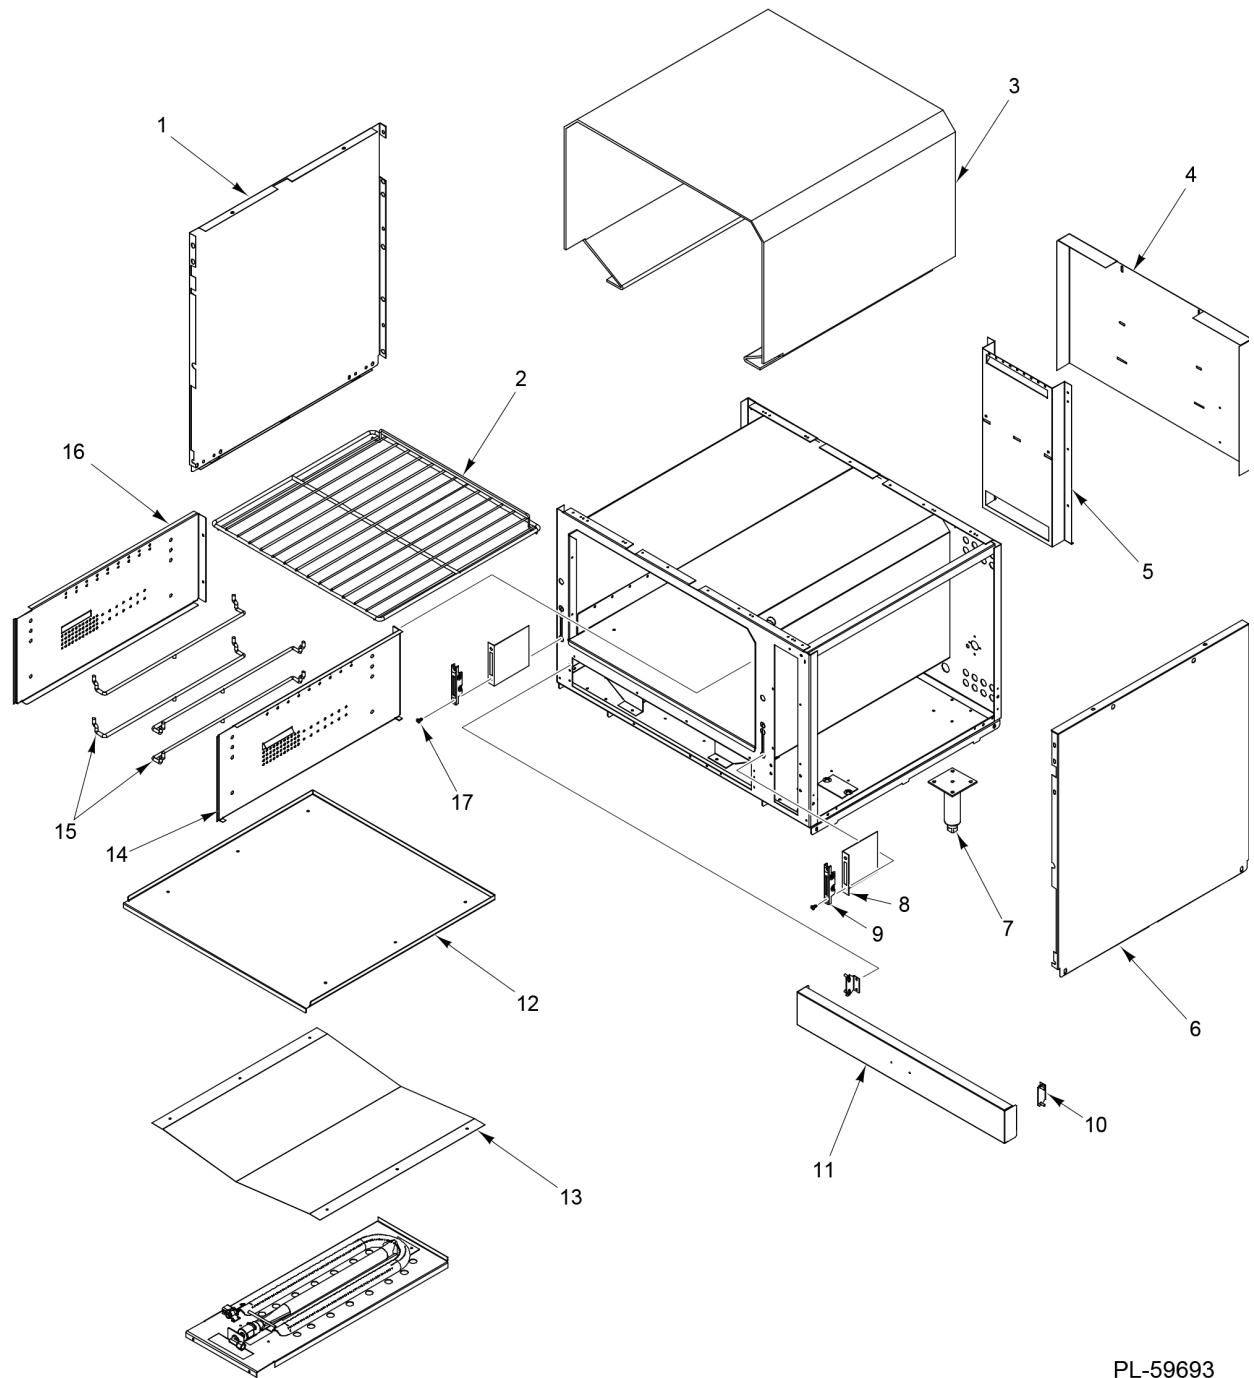

PL-59693

**STANDARD OVEN CAVITY
(36 INCH)**

**STANDARD OVEN CAVITY
(36 INCH)**

ILLUS.	PART NO.	NAME OF PART	AMT.
PL-59693			
1	00-921807	Panel - Side.....	1
2	00-921010-0000A	Oven Rack (30 In.).....	2
3	00-921035	Insulation Blanket.....	1
4	00-921723	Flue - Rear.....	1
5	00-921799	Channel - Back Flue.....	1
6	00-921807	Panel - Side.....	1
7	00-413112-00012	Leg (6 In.).....	4
8	00-921095	Insulation - Door Hinge.....	2
9	00-497029-00001	Door Hinge Stop.....	2
10	00-428179-000G1	Bracket - Kick Panel Mounting.....	2
11	00-921721	Kick Panel Assy.....	1
12	00-921015	Cavity Bottom (30 In.).....	1
13	00-921080	Flame Deflector.....	1
14	00-921078	Side Panel - Right.....	1
15	00-921064	Guide - Rack.....	4
16	00-921073	Side Panel - Left.....	1
17	00-723369	Mach. Screw 1/4-20 x 1/2 Phil. Truss Hd.....	4